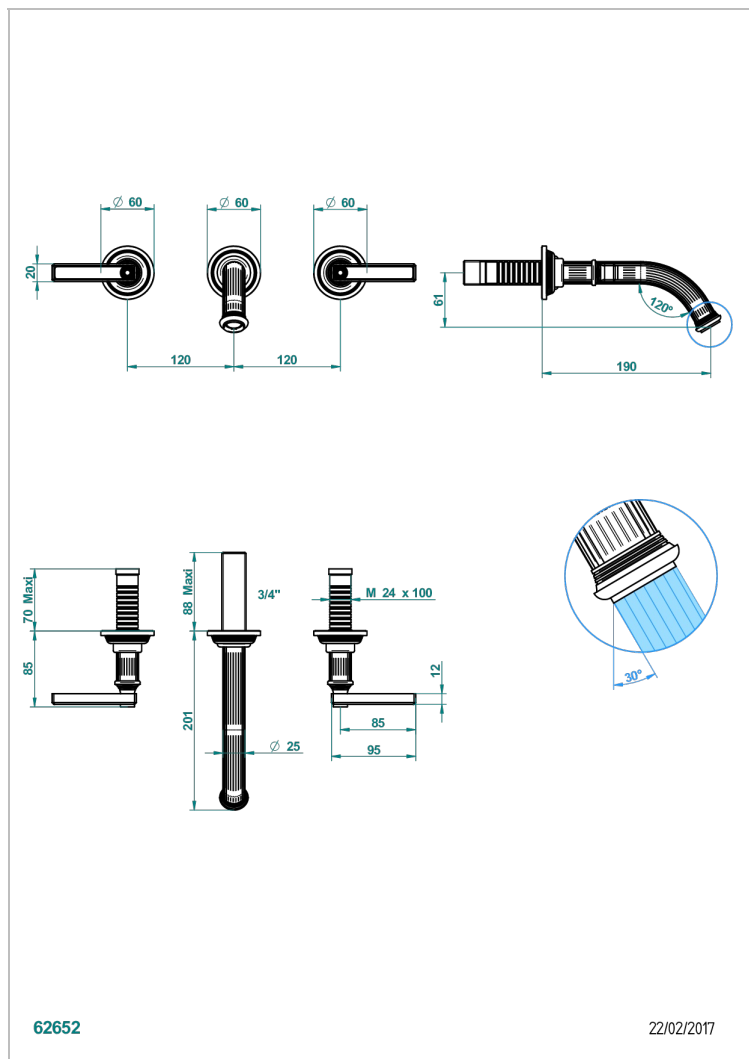

GRAND CENTRAL METAL WITH LEVER HANDLES

U9L-41GB

Trim for wall mounted 3-hole bath set only

62652

22/02/2017

CHARACTERISTIC

- Grand central Metal with lever handles
- Trim for wall mounted 3-hole bath set only

RELATED SKU'S

- Ref. G00-40AM/US Rough parts for wall set (one counter clockwise and one clockwise cartridges)

AVAILABLE FINITIONS

Black ceram - D30
Blush PVD - H62
Brass color PVD - H49
Brown bronze color PVD - F33
Chrome polished - A02
Copper antique matt, coated - H07

Matt nickel (American satin) - C01
Matt nickel color PVD - H56
Natural smoked Brass - A13
Nickel antique / Sovereign - H28
Nickel color PVD - H55
Nickel polished - B01

Polished chrome with gold inlay - GA1
Soft gold - F30
Soft matt gold - F31
Umber PVD - H66