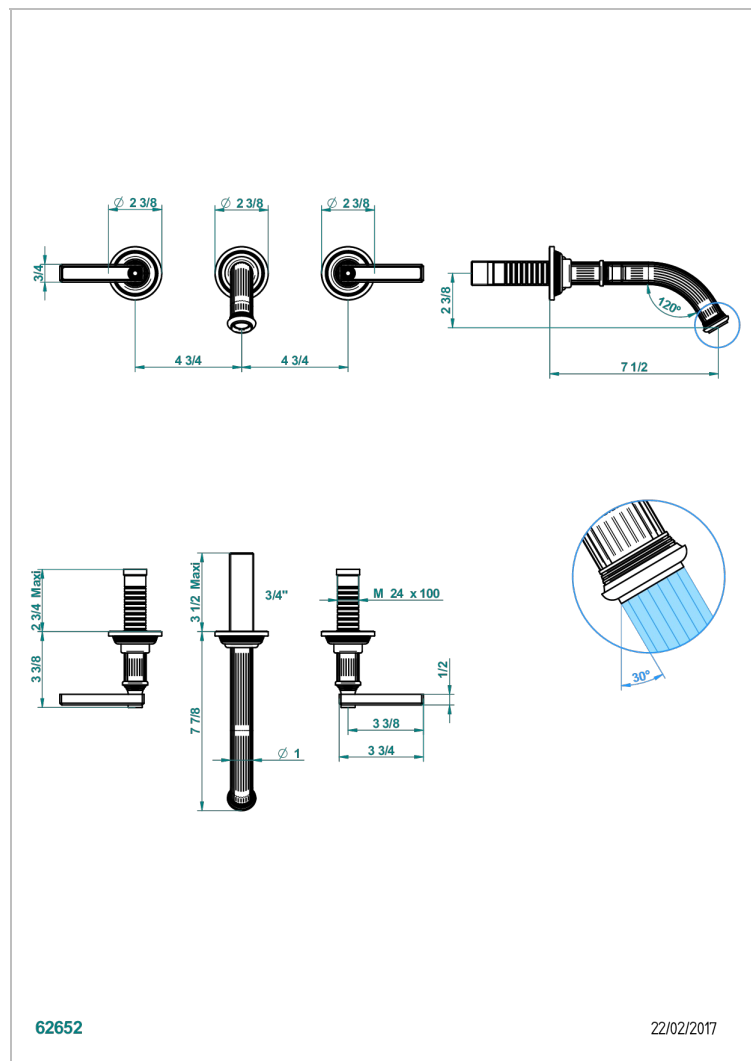

# GRAND CENTRAL METAL WITH LEVER HANDLES

U9L-41GB

Trim for wall mounted 3-hole bath set only

62652

22/02/2017

## CHARACTERISTIC

- Grand central Metal with lever handles
- Trim for wall mounted 3-hole bath set only

## RELATED SKU'S

- Ref. G00-40AM/US Rough parts for wall set (one counter clockwise and one clockwise cartridges)