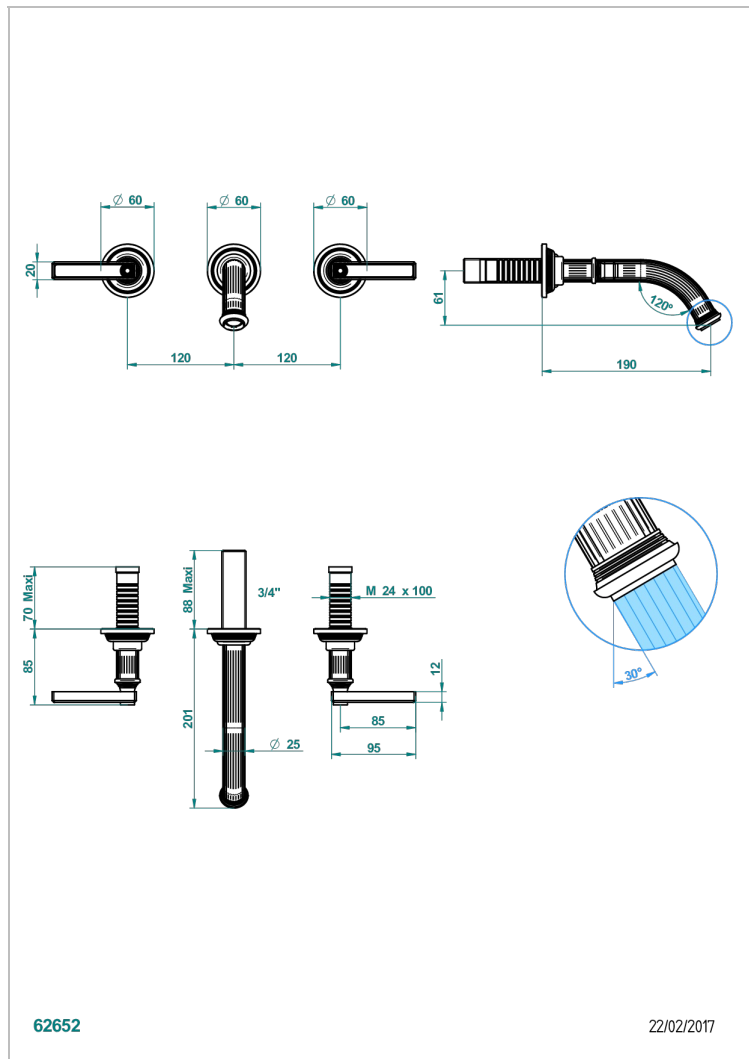

# GRAND CENTRAL METAL WITH LEVER

U9L-41GB

Trim only for wall mounted 3-hole bath mixer

THG<sup>®</sup>  
PARIS

## CARACTERÍSTICAS

- Grand central Metal with lever
- Trim only for wall mounted 3-hole bath mixer

## PRODUCTOS RELACIONADOS

- Ref. G00-40AC Rough parts for wall mounted 3 hole mixer, cross handle version
- Ref. G00-40AM Rough parts for wall mounted 3 hole mixer, lever handle version