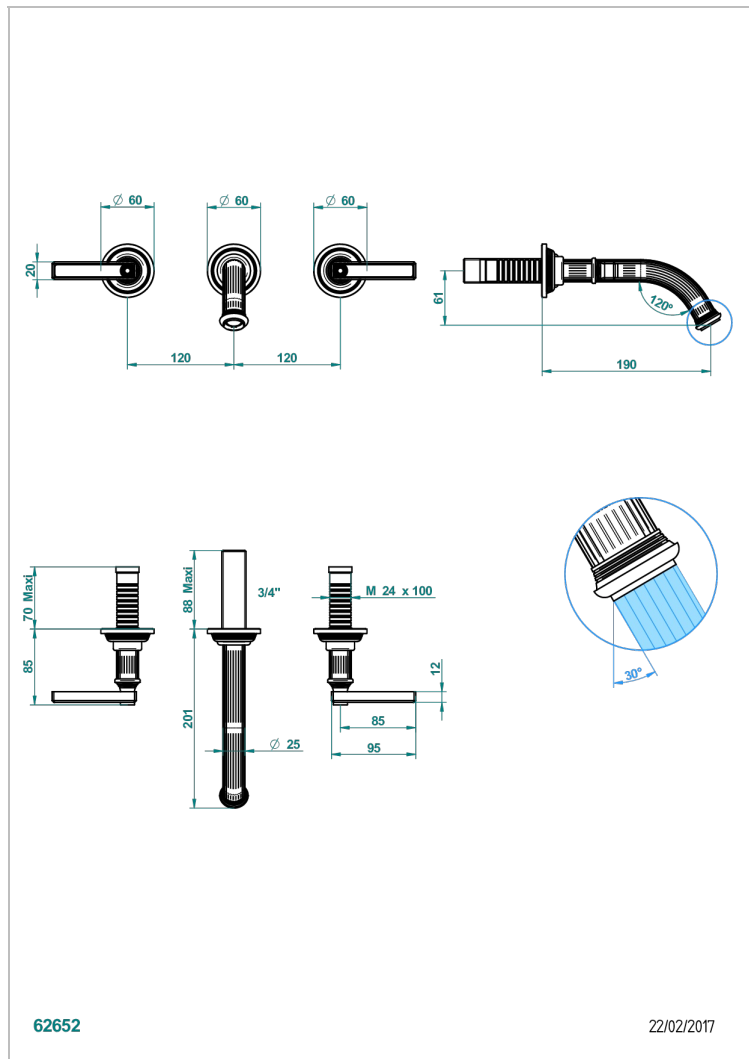

# GRAND CENTRAL METAL WITH LEVER

U9L-41GB

Trim only for wall mounted 3-hole bath mixer

THG<sup>®</sup>  
PARIS

## CHARACTERISTIC

- Grand central Metal with lever
- Trim only for wall mounted 3-hole bath mixer

## RELATED SKU'S

- Ref. G00-40AC Rough parts for wall mounted 3 hole mixer, cross handle version
- Ref. G00-40AM Rough parts for wall mounted 3 hole mixer, lever handle version