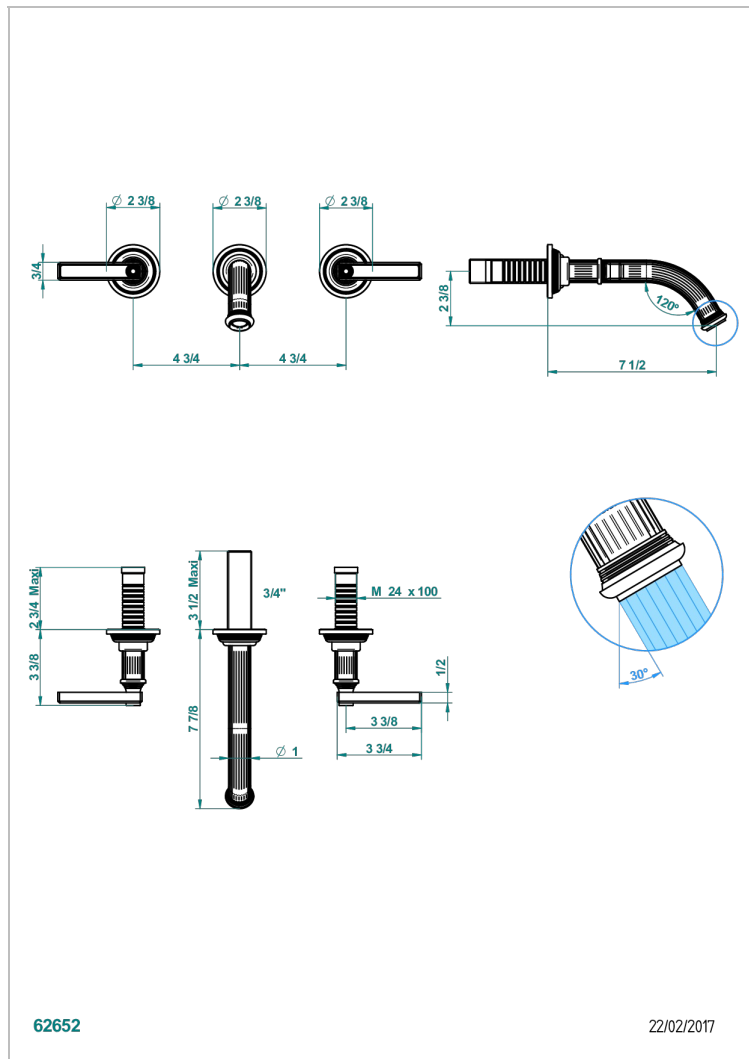

GRAND CENTRAL METAL WITH LEVER

U9L-41GB

Trim only for wall mounted 3-hole bath mixer

62652

22/02/2017

CHARACTERISTIC

- Grand central Metal with lever
- Trim only for wall mounted 3-hole bath mixer

RELATED SKU'S

- Ref. G00-40AC Rough parts for wall mounted 3 hole mixer, cross handle version
- Ref. G00-40AM Rough parts for wall mounted 3 hole mixer, lever handle version

AVAILABLE FINITIONS

Antique nickel - H28
Black ceram - D30
Blush PVD - H62
Brass color PVD - H49
Brown bronze color PVD - F33
Gold color PVD - H52