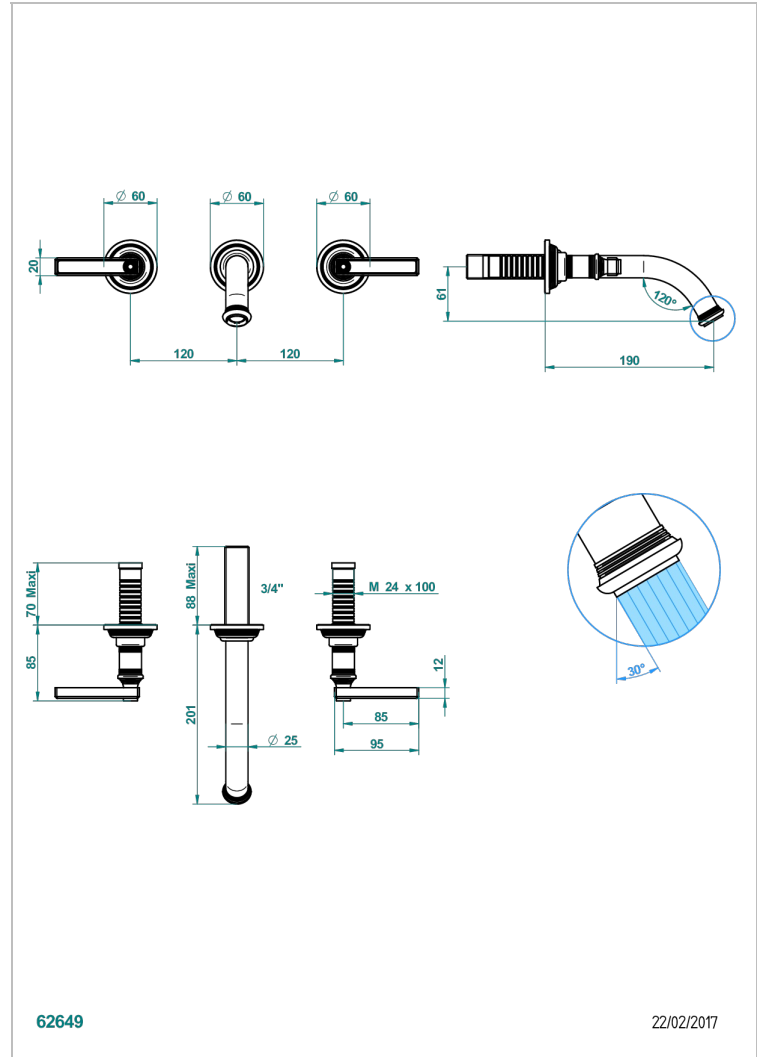

# WEST COAST WHITE ONYX WITH LEVER HANDLES

U9H-41GB

Trim for wall mounted 3-hole bath set only

THG<sup>®</sup>  
PARIS

## CHARACTERISTIC

- West Coast White Onyx with lever handles
- Trim for wall mounted 3-hole bath set only

## RELATED SKU'S

- Ref. G00-40AM/US Rough parts for wall set (one counter clockwise and one clockwise cartridges)