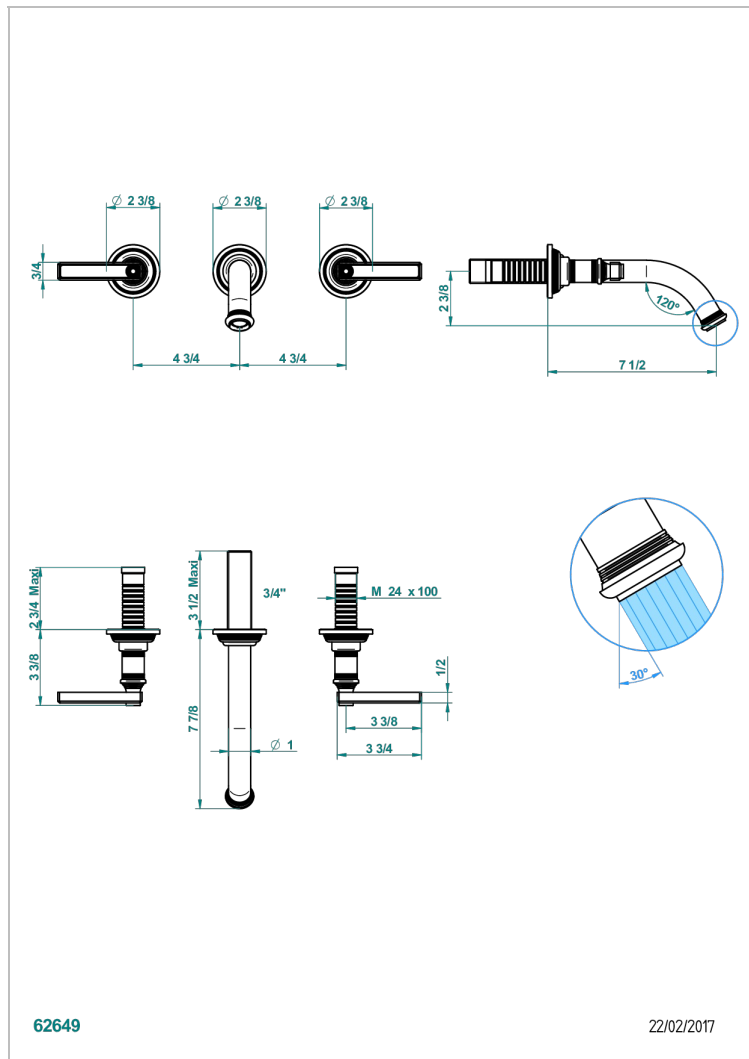

WEST COAST WHITE ONYX WITH LEVER HANDLES

U9H-41GB

Trim for wall mounted 3-hole bath set only

62649

22/02/2017

CHARACTERISTIC

- West Coast White Onyx with lever handles
- Trim for wall mounted 3-hole bath set only

RELATED SKU'S

- Ref. G00-40AM/US Rough parts for wall set (one counter clockwise and one clockwise cartridges)

AVAILABLE FINITIONS

Black ceram - D30
Blush PVD - H62
Brass color PVD - H49
Brown bronze color PVD - F33
Chrome polished - A02
Copper antique matt, coated - H07