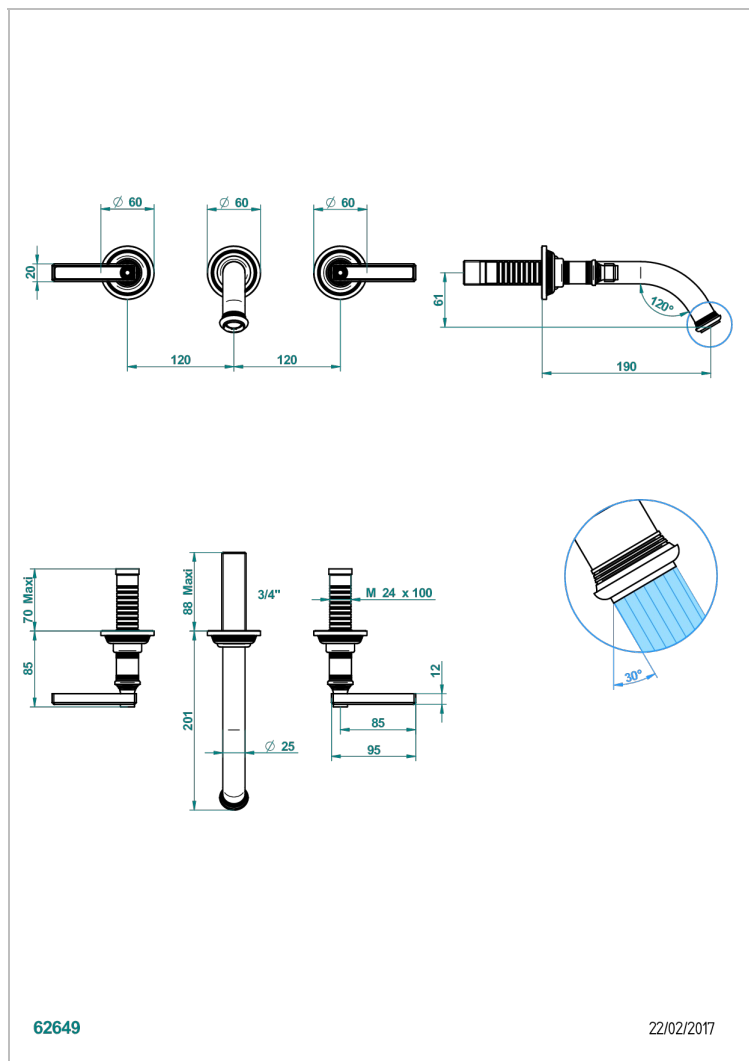

WEST COAST WHITE ONYX WITH LEVER HANDLES

U9H-41GB

Trim only for wall mounted 3-hole bath mixer

62649

22/02/2017

CARACTERÍSTICAS

- West Coast White Onyx with lever handles
- Trim only for wall mounted 3-hole bath mixer

PRODUCTOS RELACIONADOS

- Ref. G00-40AC Rough parts for wall mounted 3 hole mixer, cross handle version
- Ref. G00-40AM Rough parts for wall mounted 3 hole mixer, lever handle version

ACABADOS DISPONIBLES