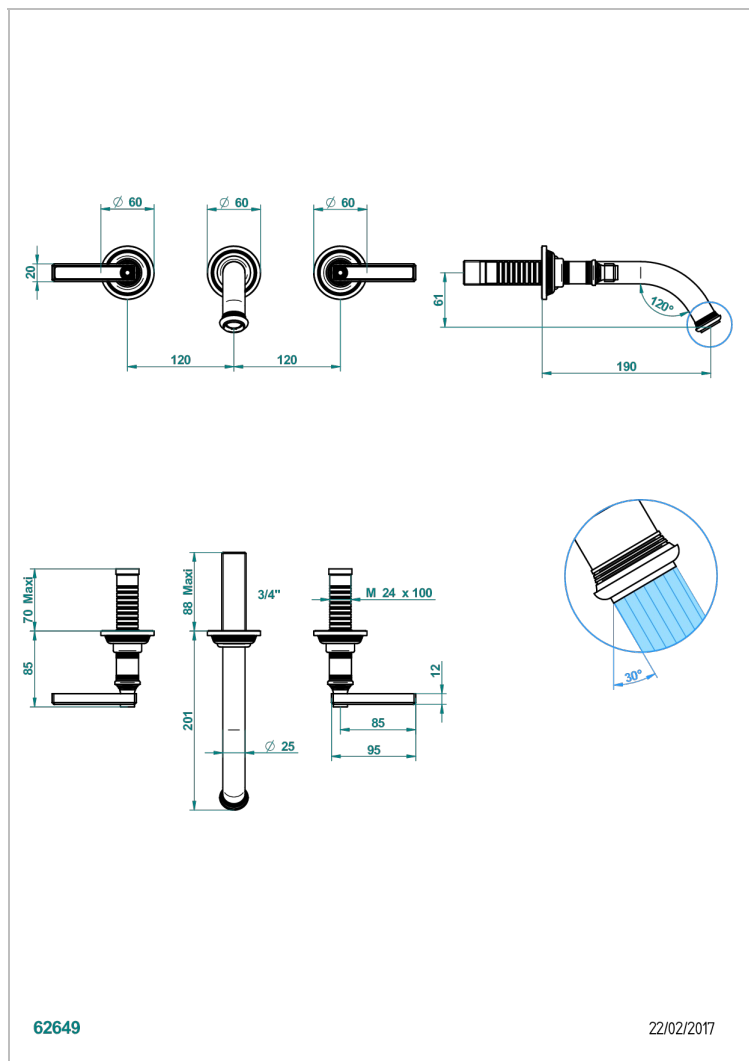

WEST COAST WHITE ONYX WITH LEVER HANDLES

U9H-41GB

Trim only for wall mounted 3-hole bath mixer

CHARACTERISTIC

- West Coast White Onyx with lever handles
- Trim only for wall mounted 3-hole bath mixer

RELATED SKU'S

- Ref. G00-40AC Rough parts for wall mounted 3 hole mixer, cross handle version
- Ref. G00-40AM Rough parts for wall mounted 3 hole mixer, lever handle version

AVAILABLE FINITIONS

Antique nickel - H28
Black ceram - D30
Blush PVD - H62
Brass color PVD - H49
Brown bronze color PVD - F33
Gold color PVD - H52