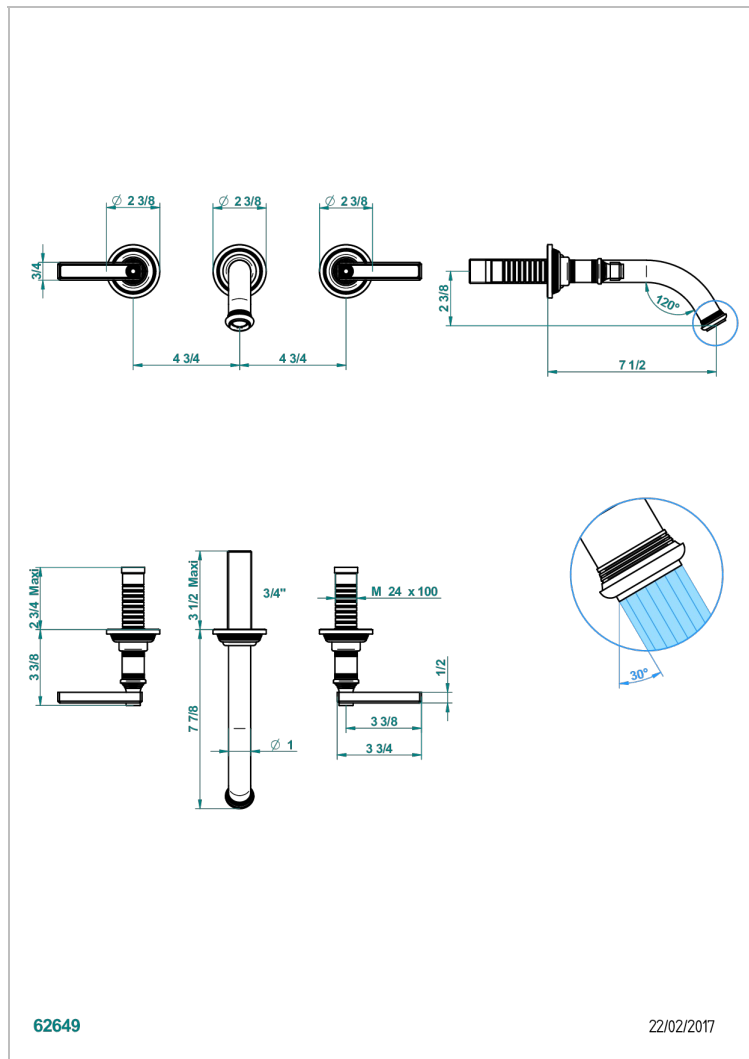

WEST COAST WHITE ONYX WITH LEVER HANDLES

U9H-41GB

Trim only for wall mounted 3-hole bath mixer

62649

22/02/2017

CARACTERÍSTICAS

- West Coast White Onyx with lever handles
- Trim only for wall mounted 3-hole bath mixer

PRODUCTOS RELACIONADOS

- Ref. G00-40AC Rough parts for wall mounted 3 hole mixer, cross handle version
- Ref. G00-40AM Rough parts for wall mounted 3 hole mixer, lever handle version

ACABADOS DISPONIBLES