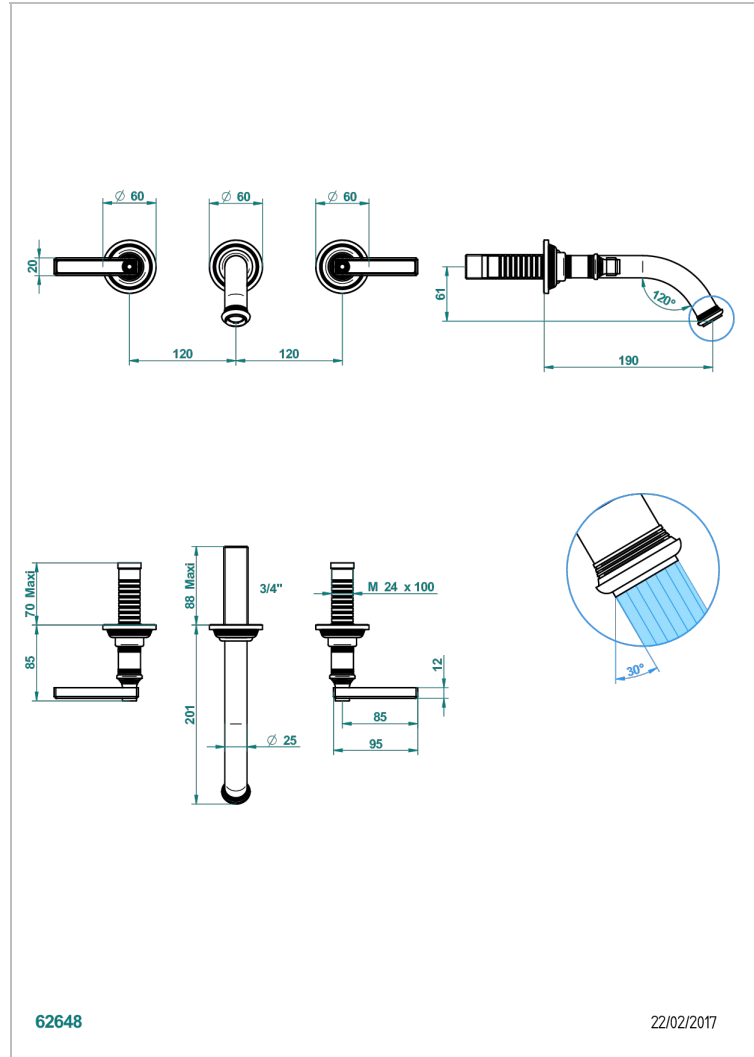

# WEST COAST BLACK ONYX WITH LEVER

U9F-41GB

Trim only for wall mounted 3-hole bath mixer

## CHARACTERISTIC

- West Coast Black Onyx with lever
- Trim only for wall mounted 3-hole bath mixer

## RELATED SKU'S

- Ref. G00-40AC Rough parts for wall mounted 3 hole mixer, cross handle version
- Ref. G00-40AM Rough parts for wall mounted 3 hole mixer, lever handle version