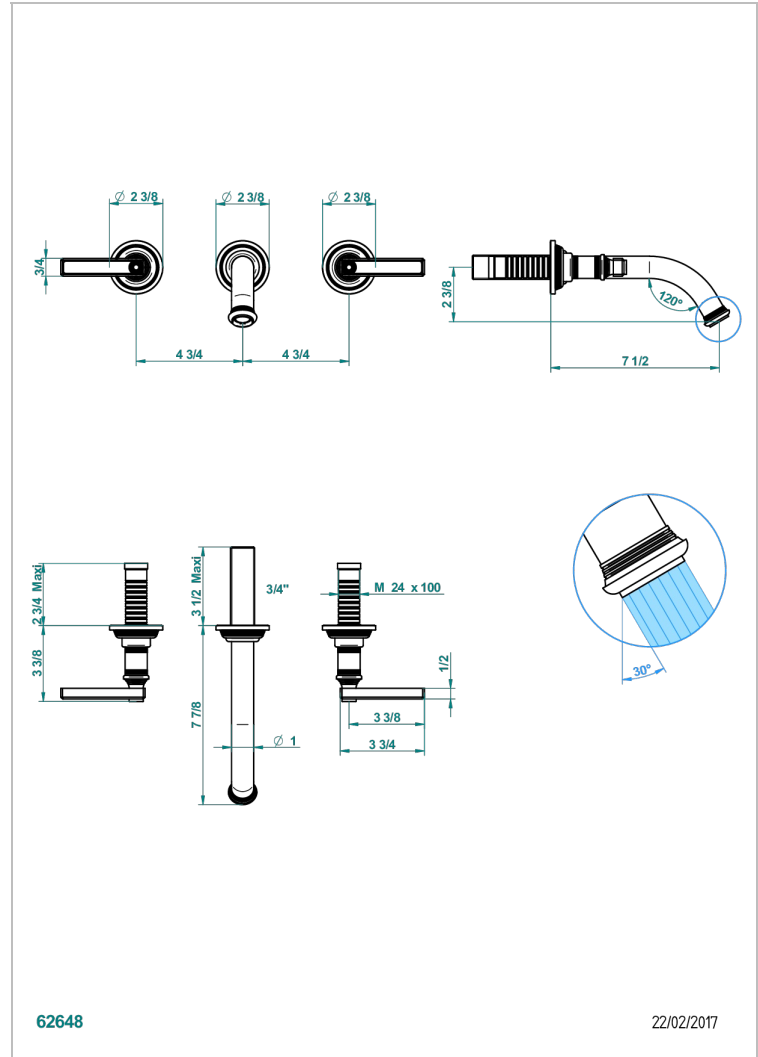

# WEST COAST BLACK ONYX WITH LEVER

U9F-41GB

Trim only for wall mounted 3-hole bath mixer

THG<sup>®</sup>  
PARIS

## CARACTERÍSTICAS

- West Coast Black Onyx with lever
- Trim only for wall mounted 3-hole bath mixer

## PRODUCTOS RELACIONADOS

- Ref. G00-40AC Rough parts for wall mounted 3 hole mixer, cross handle version
- Ref. G00-40AM Rough parts for wall mounted 3 hole mixer, lever handle version