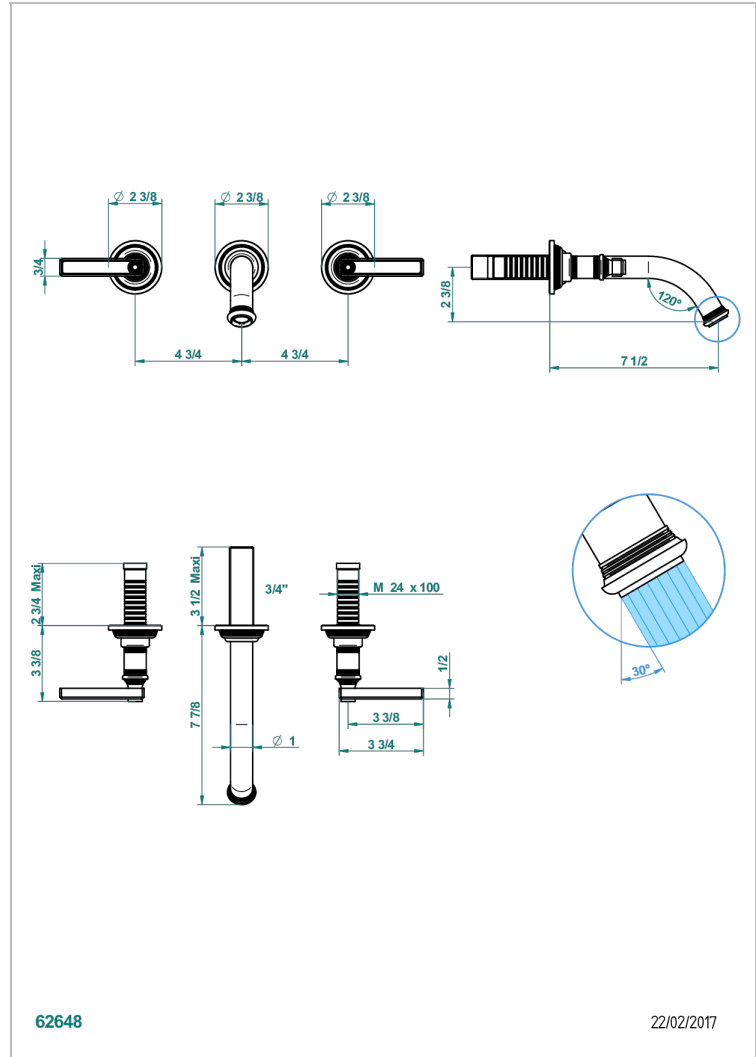

WEST COAST BLACK ONYX WITH LEVER

U9F-41GB

Trim only for wall mounted 3-hole bath mixer

62648

22/02/2017

CHARACTERISTIC

- West Coast Black Onyx with lever
- Trim only for wall mounted 3-hole bath mixer

RELATED SKU'S

- Ref. G00-40AC Rough parts for wall mounted 3 hole mixer, cross handle version
- Ref. G00-40AM Rough parts for wall mounted 3 hole mixer, lever handle version

AVAILABLE FINITIONS

Antique nickel - H28
Black ceram - D30
Blush PVD - H62
Brass color PVD - H49
Brown bronze color PVD - F33
Gold color PVD - H52