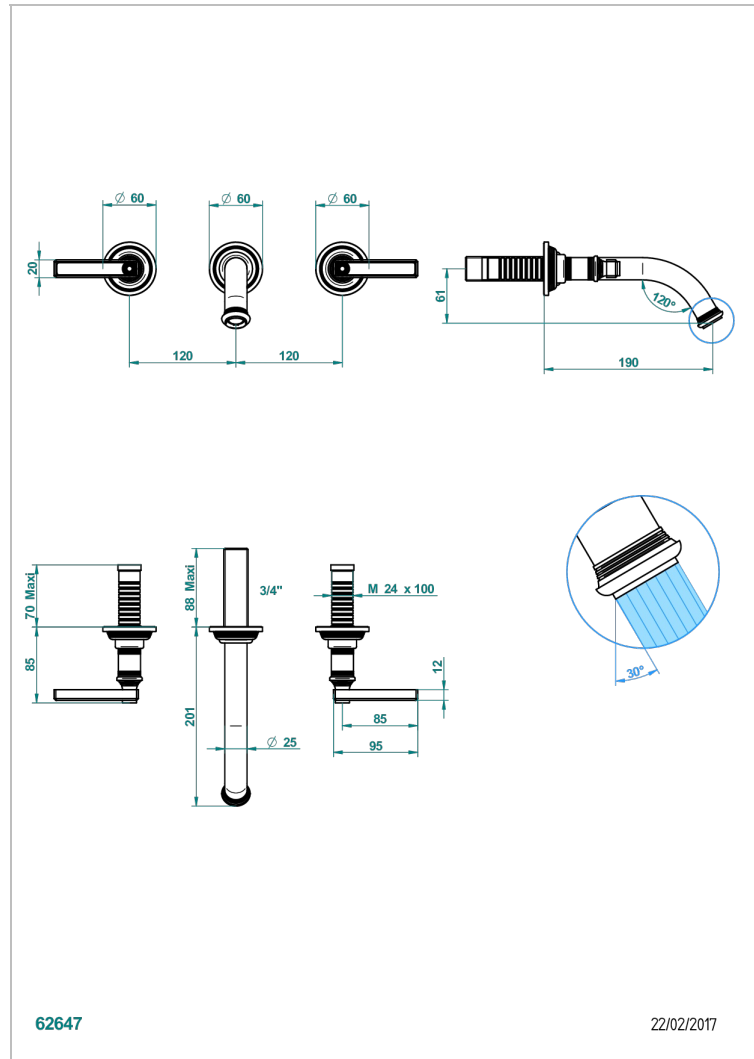

WEST COAST METAL WITH LEVER HANDLES

U9B-41GB

Trim for wall mounted 3-hole bath set only

CHARACTERISTIC

- West Coast Metal with lever handles
- Trim for wall mounted 3-hole bath set only

RELATED SKU'S

- Ref. G00-40AM/US Rough parts for wall set (one counter clockwise and one clockwise cartridges)