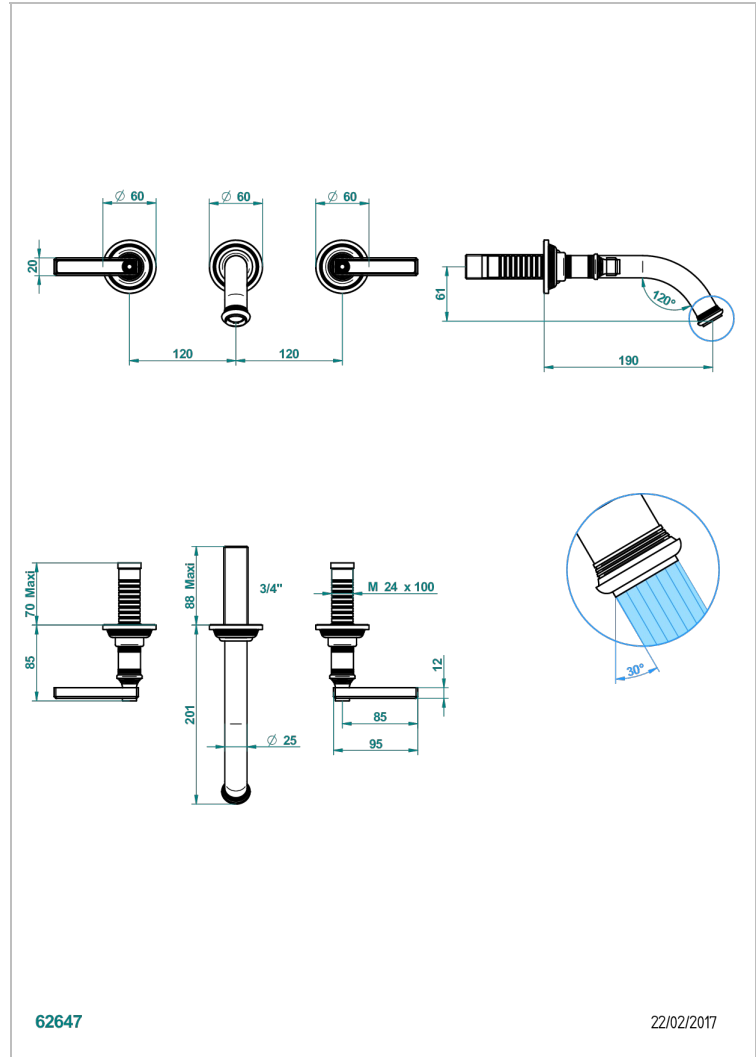

# WEST COAST METAL WITH LEVER

U9B-41GB

Trim only for wall mounted 3-hole bath mixer

62647

22/02/2017

## CHARACTERISTIC

- West Coast Metal with lever
- Trim only for wall mounted 3-hole bath mixer

## RELATED SKU'S

- Ref. G00-40AC Rough parts for wall mounted 3 hole mixer, cross handle version
- Ref. G00-40AM Rough parts for wall mounted 3 hole mixer, lever handle version