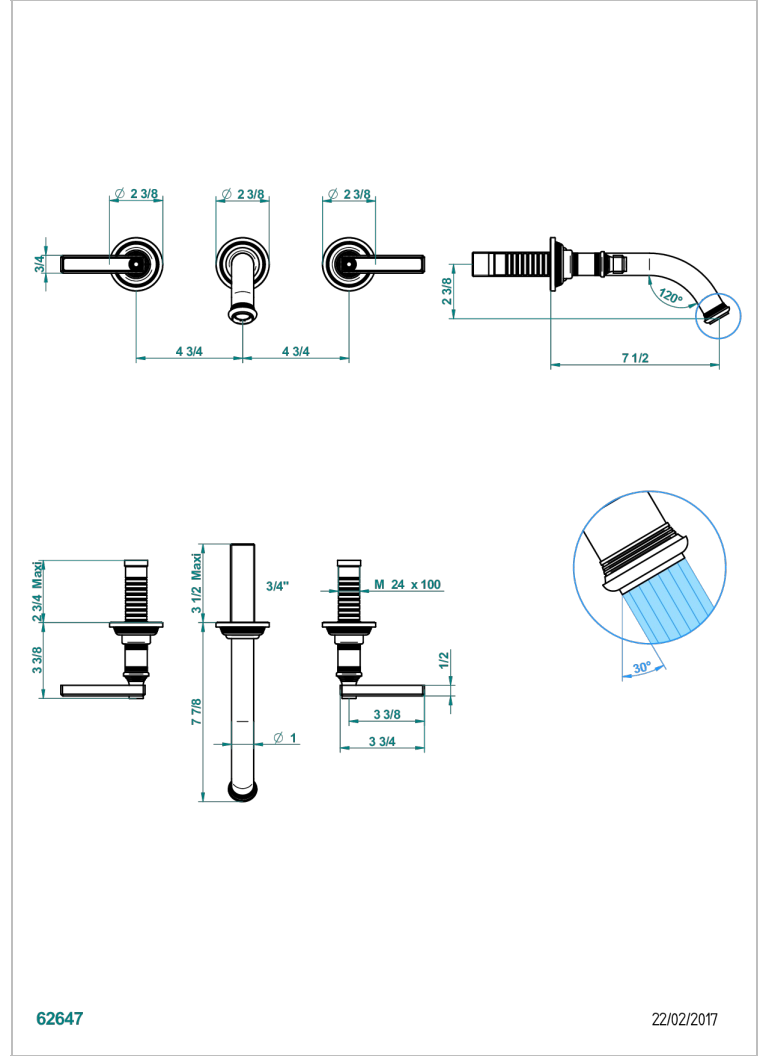

# WEST COAST METAL WITH LEVER

U9B-41GB

Trim only for wall mounted 3-hole bath mixer

THG<sup>®</sup>  
PARIS

## CARACTERÍSTICAS

- West Coast Metal with lever
- Trim only for wall mounted 3-hole bath mixer

## PRODUCTOS RELACIONADOS

- Ref. G00-40AC Rough parts for wall mounted 3 hole mixer, cross handle version
- Ref. G00-40AM Rough parts for wall mounted 3 hole mixer, lever handle version