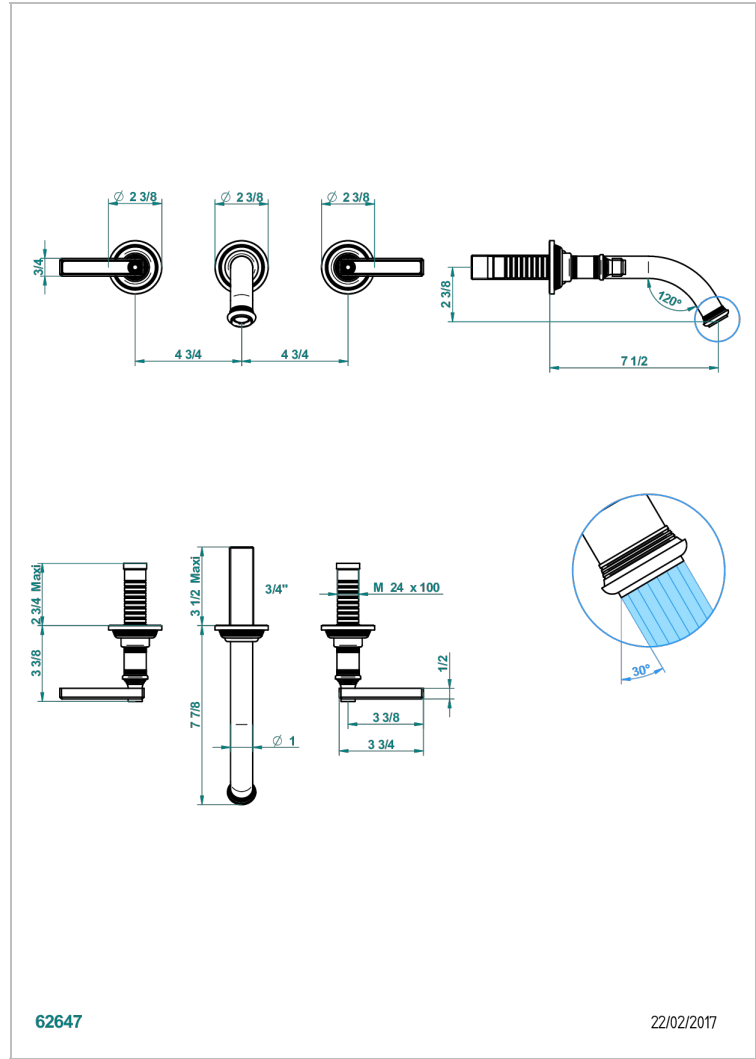

# WEST COAST METAL WITH LEVER

U9B-41GB

Trim only for wall mounted 3-hole bath mixer

62647

22/02/2017

## CHARACTERISTIC

- West Coast Metal with lever
- Trim only for wall mounted 3-hole bath mixer

## RELATED SKU'S

- Ref. G00-40AC Rough parts for wall mounted 3 hole mixer, cross handle version
- Ref. G00-40AM Rough parts for wall mounted 3 hole mixer, lever handle version