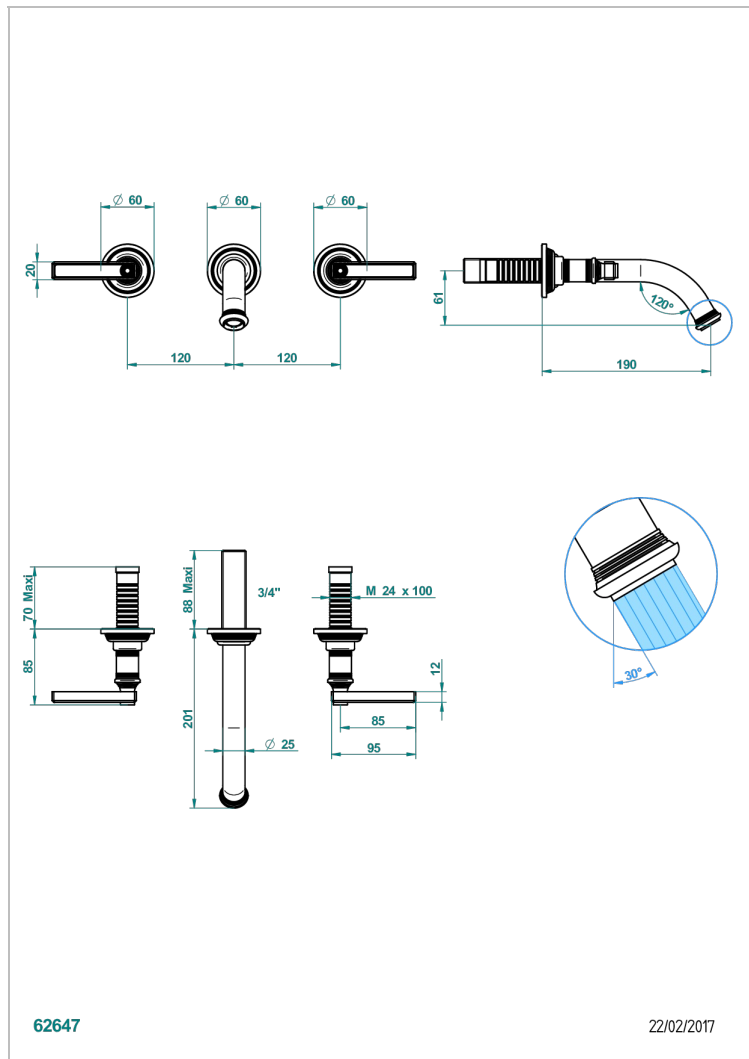

WEST COAST METAL WITH LEVER

U9B-41GB

Trim only for wall mounted 3-hole bath mixer

THG[®]
PARIS

CARACTERÍSTICAS

- West Coast Metal with lever
- Trim only for wall mounted 3-hole bath mixer

PRODUCTOS RELACIONADOS

- Ref. G00-40AC Rough parts for wall mounted 3 hole mixer, cross handle version
- Ref. G00-40AM Rough parts for wall mounted 3 hole mixer, lever handle version

ACABADOS DISPONIBLES

Bronce claro - D01
Cerámica negra mate - D30
Cobre viejo mate - H07
Cromo - A02
Cromo mate - C02
Dorado - F01