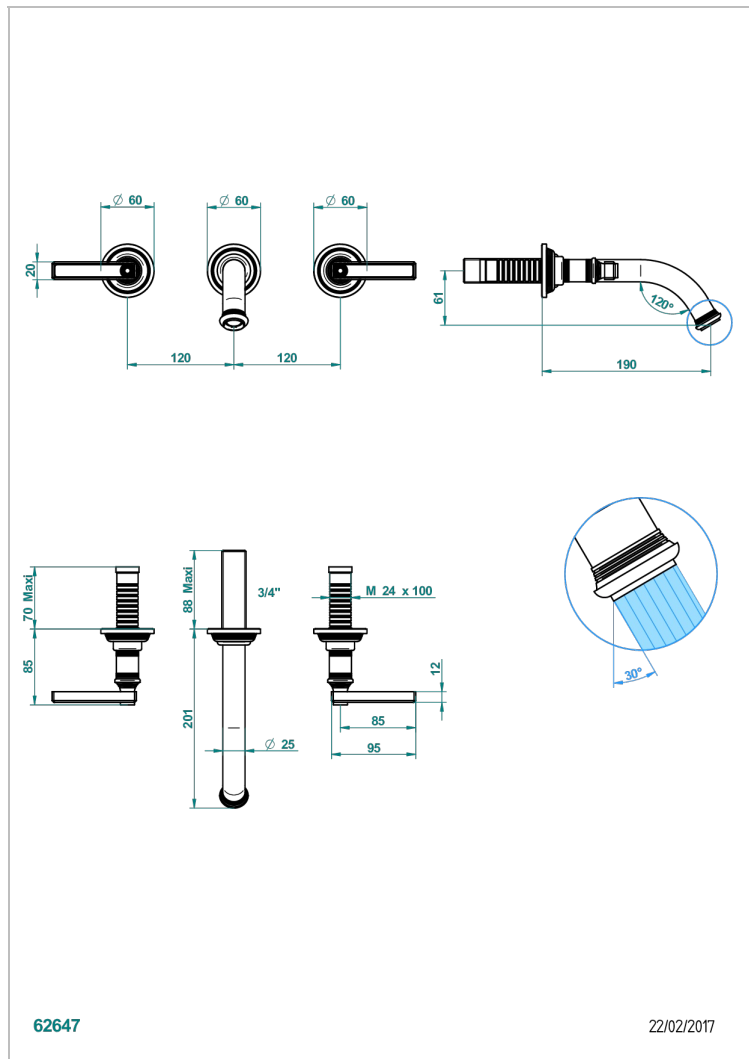

# WEST COAST METAL WITH LEVER

U9B-41GB

Trim only for wall mounted 3-hole bath mixer

62647

22/02/2017

## CHARACTERISTIC

- West Coast Metal with lever
- Trim only for wall mounted 3-hole bath mixer

## RELATED SKU'S

- Ref. G00-40AC Rough parts for wall mounted 3 hole mixer, cross handle version
- Ref. G00-40AM Rough parts for wall mounted 3 hole mixer, lever handle version