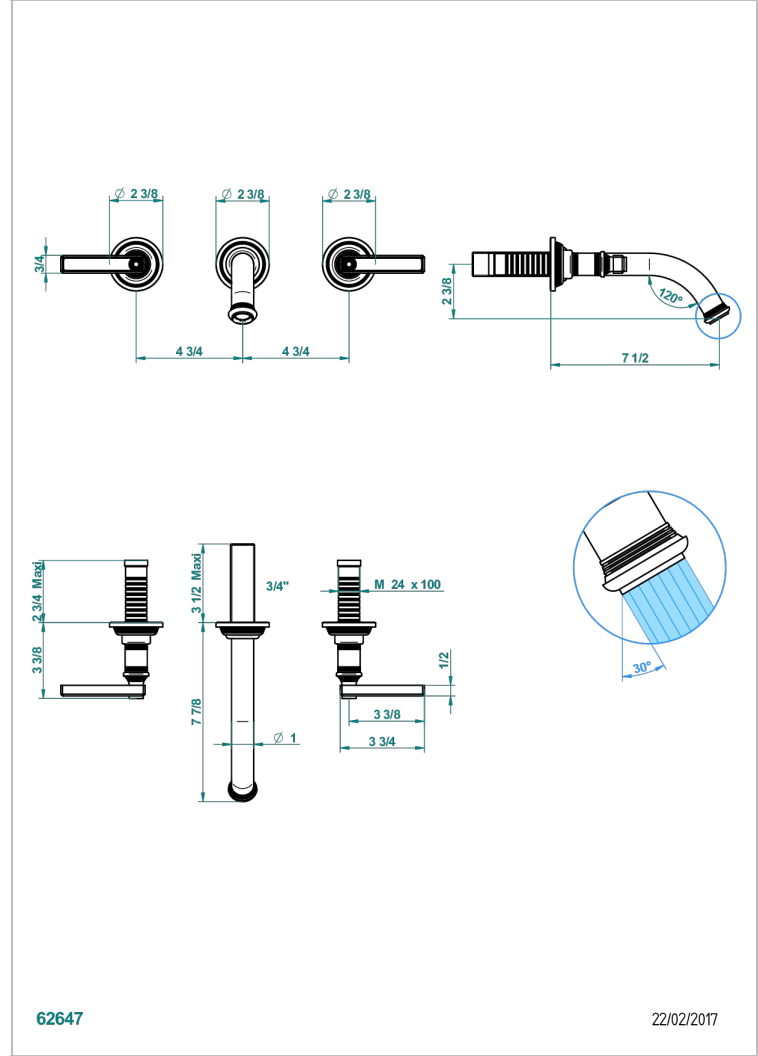

WEST COAST METAL WITH LEVER

U9B-41GB

Trim only for wall mounted 3-hole bath mixer

THG[®]
PARIS

CARACTERÍSTICAS

- West Coast Metal with lever
- Trim only for wall mounted 3-hole bath mixer

PRODUCTOS RELACIONADOS

- Ref. G00-40AC Rough parts for wall mounted 3 hole mixer, cross handle version
- Ref. G00-40AM Rough parts for wall mounted 3 hole mixer, lever handle version

ACABADOS DISPONIBLES

Bronce claro - D01
Cerámica negra mate - D30
Cobre viejo mate - H07
Cromo - A02
Cromo mate - C02
Dorado - F01