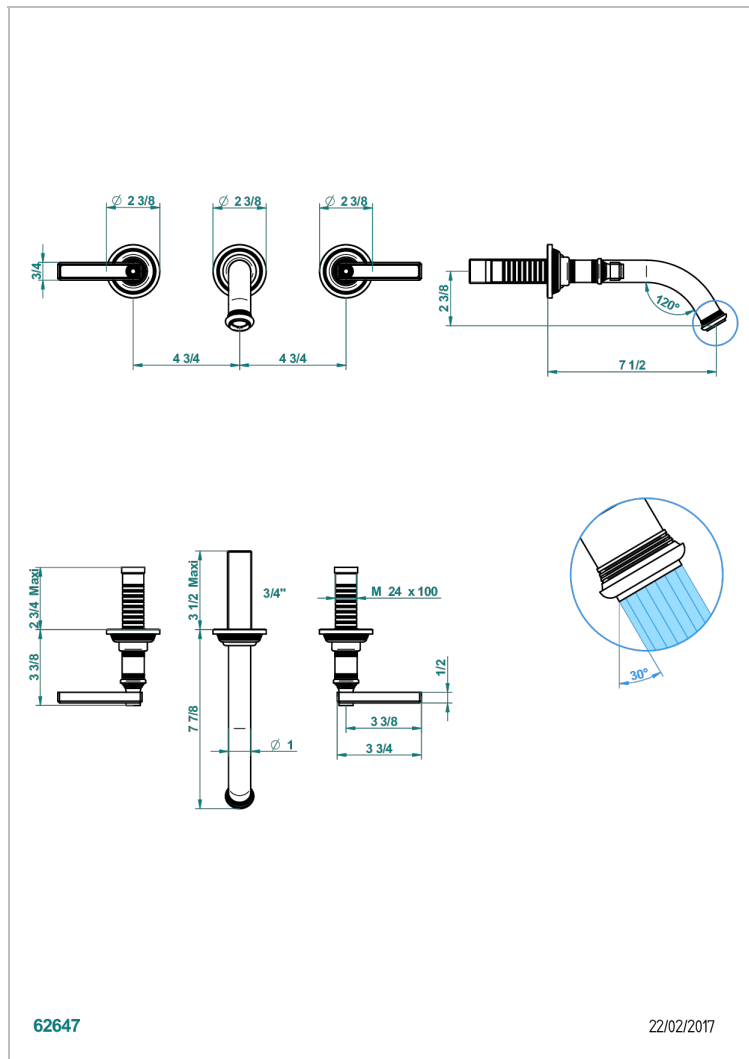

WEST COAST METAL WITH LEVER

U9B-41GB

Trim only for wall mounted 3-hole bath mixer

62647

22/02/2017

CHARACTERISTIC

- West Coast Metal with lever
- Trim only for wall mounted 3-hole bath mixer

RELATED SKU'S

- Ref. G00-40AC Rough parts for wall mounted 3 hole mixer, cross handle version
- Ref. G00-40AM Rough parts for wall mounted 3 hole mixer, lever handle version

AVAILABLE FINITIONS

Antique nickel - H28
Black ceram - D30
Blush PVD - H62
Brass color PVD - H49
Brown bronze color PVD - F33
Gold color PVD - H52