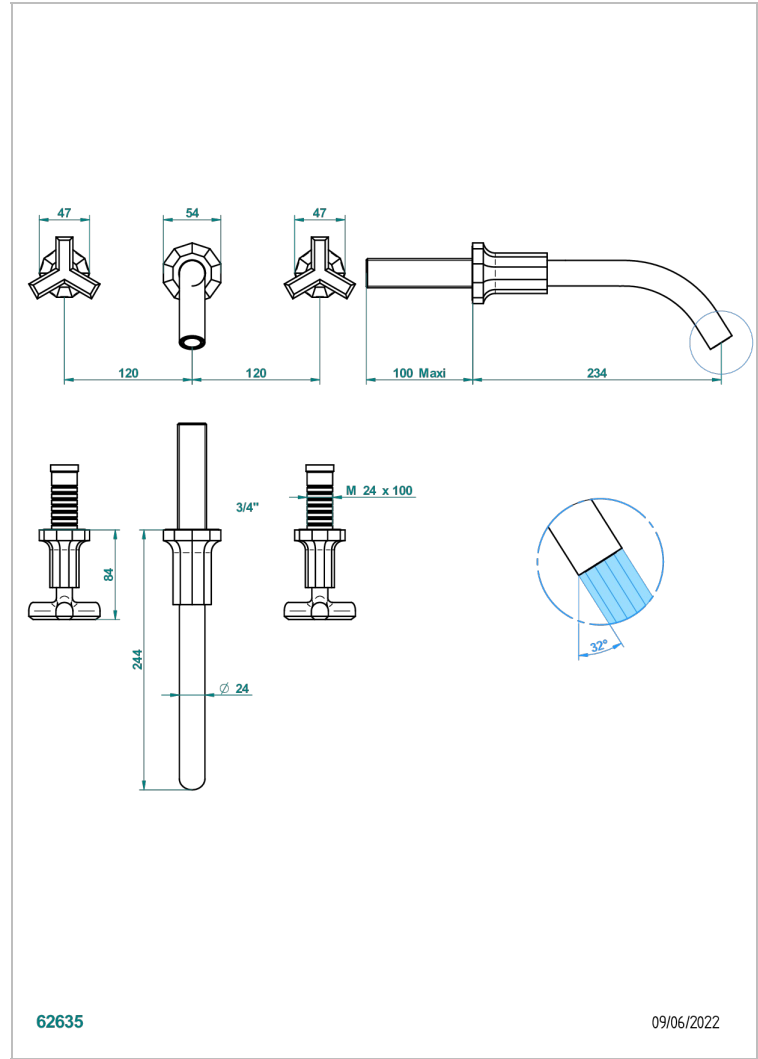

# LES ONDES

G8A-41GB

Trim for wall mounted 3-hole bath set only

THG<sup>®</sup>  
PARIS

## CHARACTERISTIC

- Les Ondes
- Trim for wall mounted 3-hole bath set only

## RELATED SKU'S

- Ref. G00-40AM/US Rough parts for wall set (one counter clockwise and one clockwise cartridges)