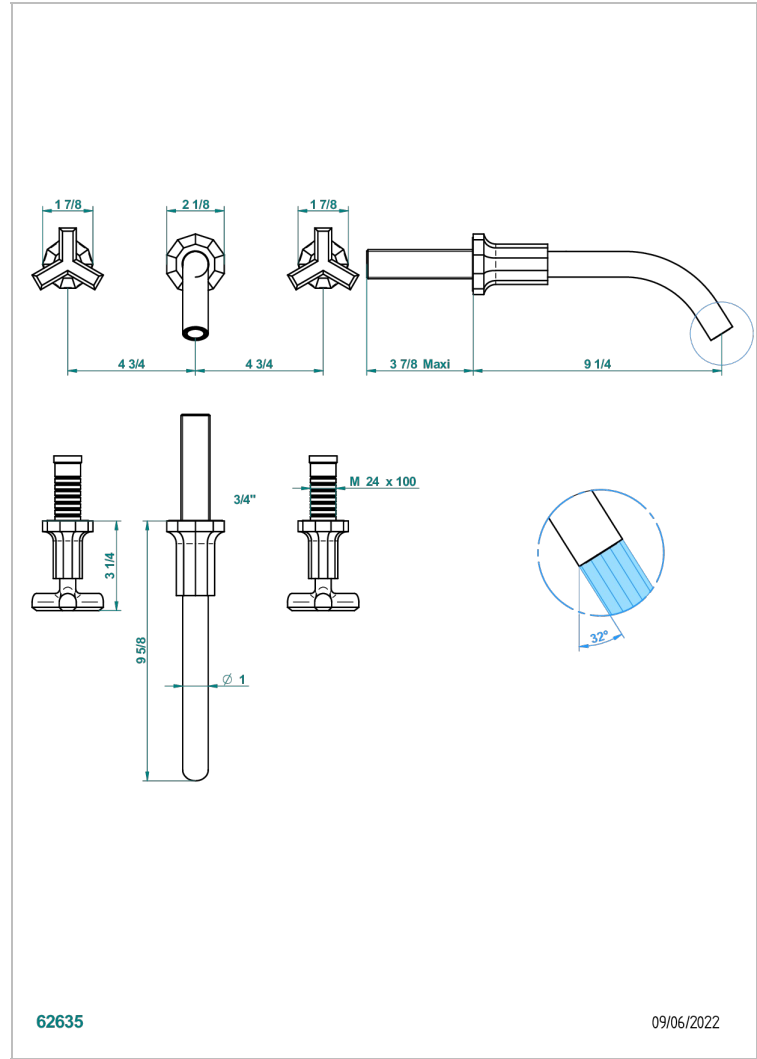

LES ONDES

G8A-41GB

Trim for wall mounted 3-hole bath set only

CHARACTERISTIC

- Les Ondes
- Trim for wall mounted 3-hole bath set only

TECHNICAL SPECS

- Recommandé : 3 bars (max. 5 bars) - Advised : 43,5 psi (max. 72 psi)
- 8,3 l/min à 3 bars (2.2 gpm at 43.5 psi)

RELATED SKU'S

- Ref. G00-40AM/US Rough parts for wall set (one counter clockwise and one clockwise cartridges)

AVAILABLE FINITIONS

Black ceram - D30

Blush PVD - H62

Brass color PVD - H49

Brown bronze color PVD - F33