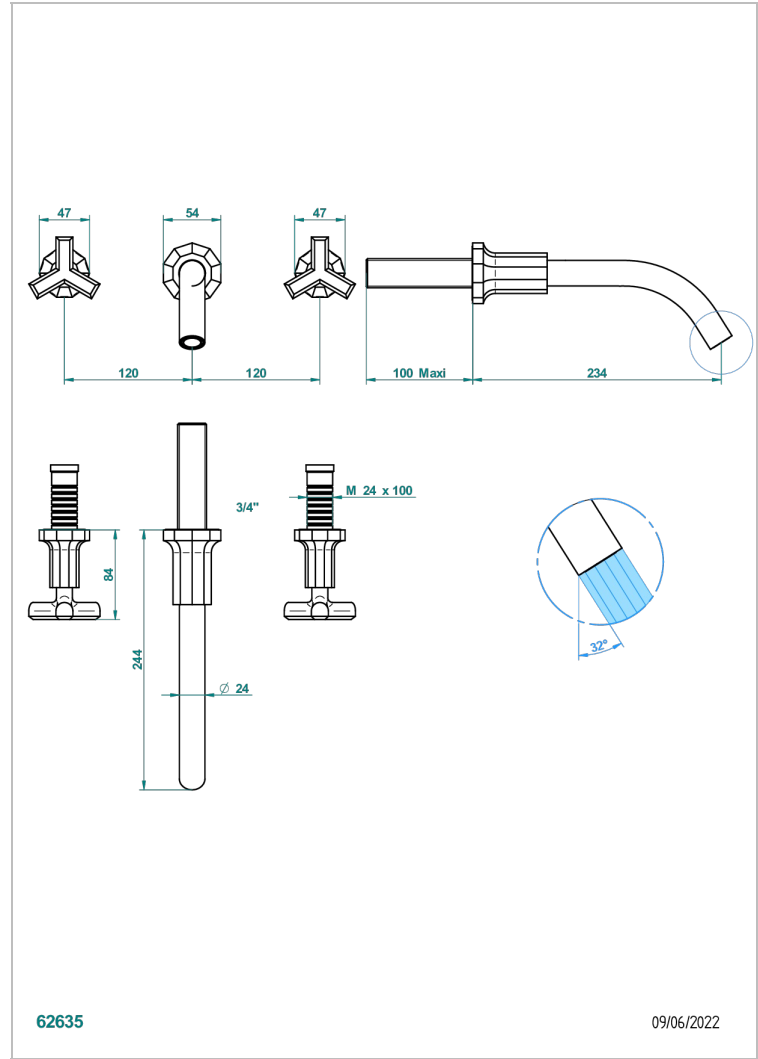

LES ONDES

G8A-41GB

Trim only for wall mounted 3-hole bath mixer

THG[®]
PARIS

CARACTERÍSTICAS

- Les Ondes
- Trim only for wall mounted 3-hole bath mixer

ESPECIFICACIONES TÉCNICAS

- Recommandé : 3 bars (max. 5 bars) - Advised : 43,5 psi (max. 72 psi)
- 8,3 l/min à 3 bars (2.2 gpm at 43.5 psi)

PRODUCTOS RELACIONADOS

- Ref. G00-40AC Rough parts for wall mounted 3 hole mixer, cross handle version
- Ref. G00-40AM Rough parts for wall mounted 3 hole mixer, lever handle version

ACABADOS DISPONIBLES