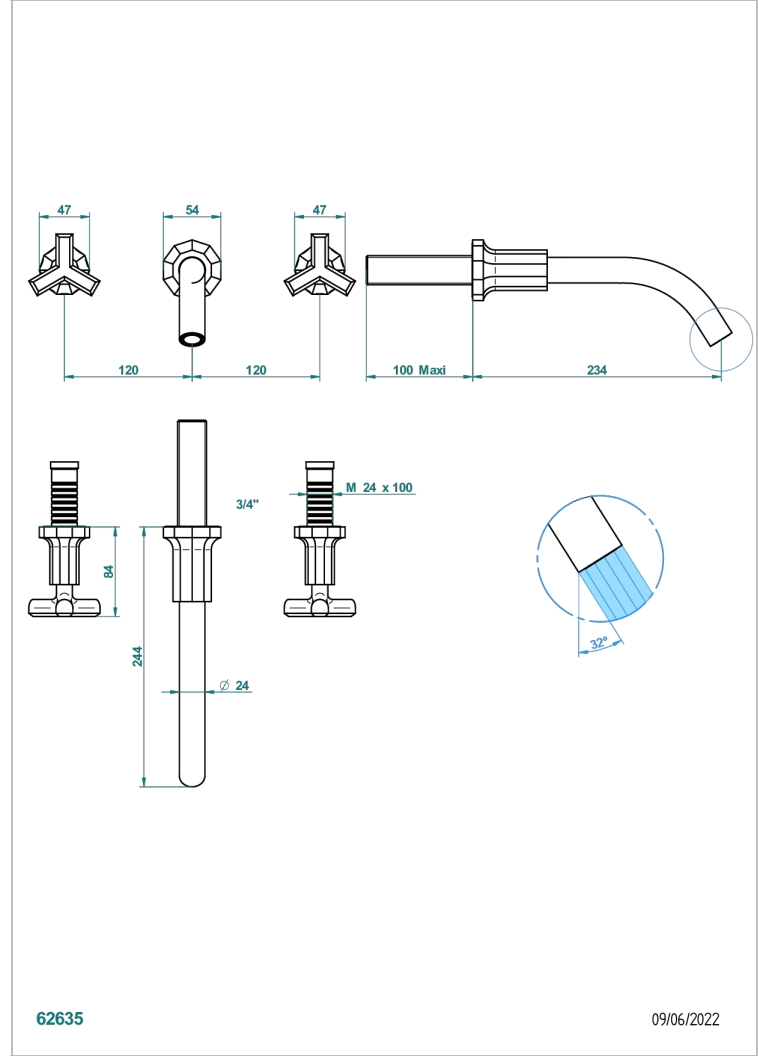

# LES ONDES

G8A-41GB

Trim only for wall mounted 3-hole bath mixer

62635

09/06/2022

## CHARACTERISTIC

- Les Ondes
- Trim only for wall mounted 3-hole bath mixer

## RELATED SKU'S

- Ref. G00-40AC Rough parts for wall mounted 3 hole mixer, cross handle version
- Ref. G00-40AM Rough parts for wall mounted 3 hole mixer, lever handle version