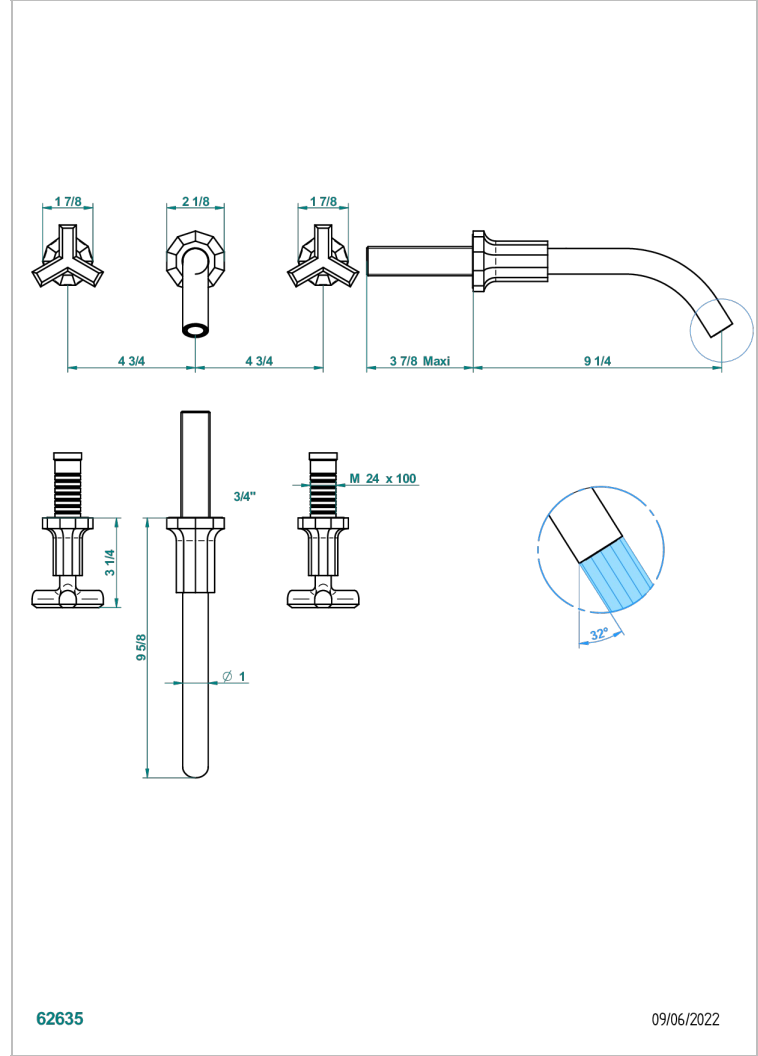

LES ONDES

G8A-41GB

Trim only for wall mounted 3-hole bath mixer

THG[®]
PARIS

CARACTERÍSTICAS

- Les Ondes
- Trim only for wall mounted 3-hole bath mixer

ESPECIFICACIONES TÉCNICAS

- Recommandé : 3 bars (max. 5 bars) - Advised : 43,5 psi (max. 72 psi)
- 8,3 l/min à 3 bars (2.2 gpm at 43.5 psi)

PRODUCTOS RELACIONADOS

- Ref. G00-40AC Rough parts for wall mounted 3 hole mixer, cross handle version
- Ref. G00-40AM Rough parts for wall mounted 3 hole mixer, lever handle version

ACABADOS DISPONIBLES