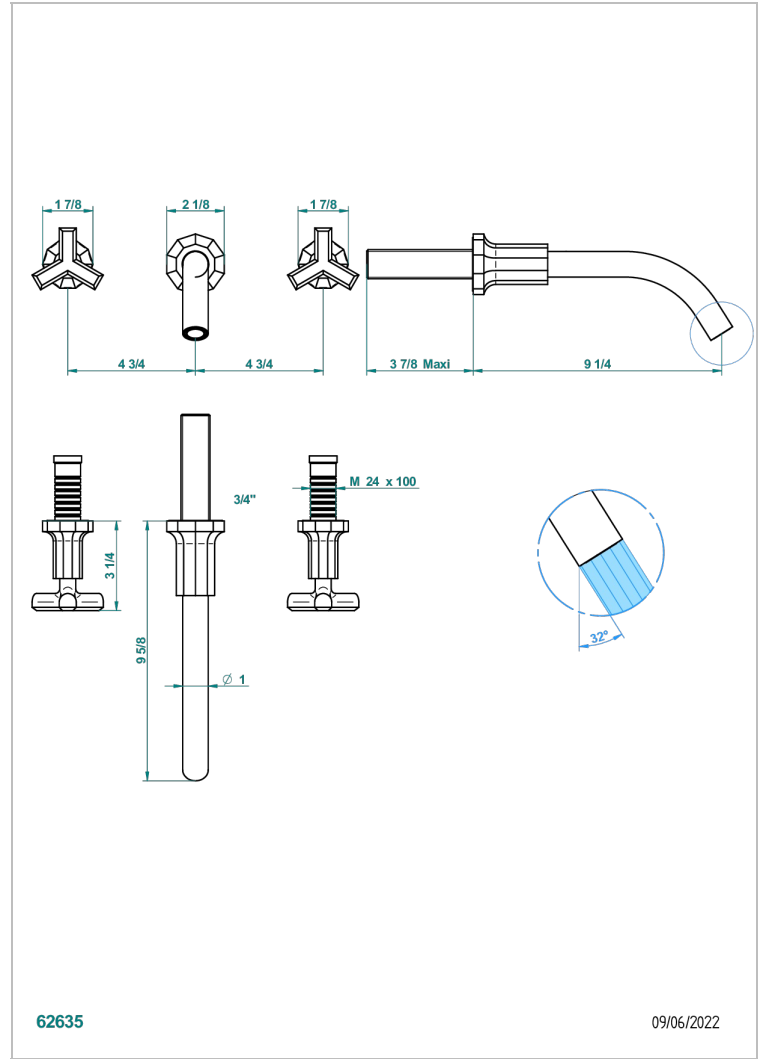

LES ONDES

G8A-41GB

Trim only for wall mounted 3-hole bath mixer

CHARACTERISTIC

- Les Ondes
- Trim only for wall mounted 3-hole bath mixer

TECHNICAL SPECS

- Recommandé : 3 bars (max. 5 bars) - Advised : 43,5 psi (max. 72 psi)
- 8,3 l/min à 3 bars (2.2 gpm at 43.5 psi)

RELATED SKU'S

- Ref. G00-40AC Rough parts for wall mounted 3 hole mixer, cross handle version
- Ref. G00-40AM Rough parts for wall mounted 3 hole mixer, lever handle version

AVAILABLE FINITIONS

Antique nickel - H28
Black ceram - D30
Blush PVD - H62
Brass color PVD - H49
Brown bronze color PVD - F33
Gold color PVD - H52