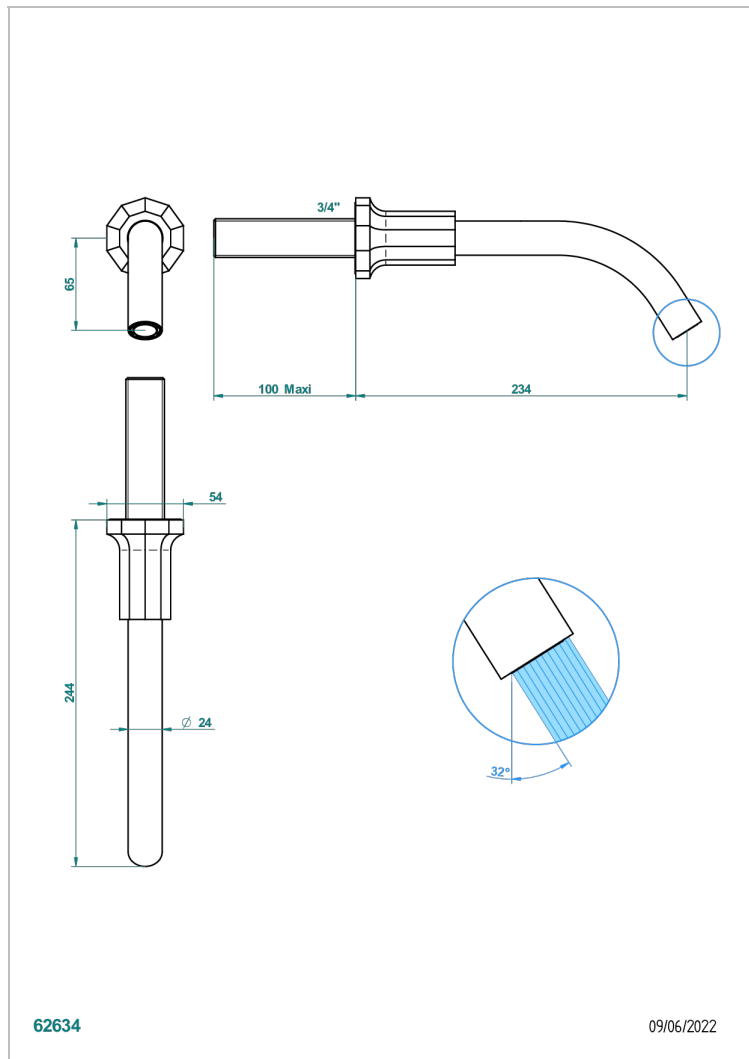

LES ONDES WITH LEVER

G8B-42GB

Wall mounted bath spout, without T junction

THG[®]
PARIS

CARACTERÍSTICAS

- Les Ondes with lever
- Wall mounted bath spout, without T junction

ACABADOS DISPONIBLES

Bronce claro - D01
Cerámica negra mate - D30
Cobre viejo mate - H07
Cromo - A02
Cromo / dorado - G02
Cromo mate - C02