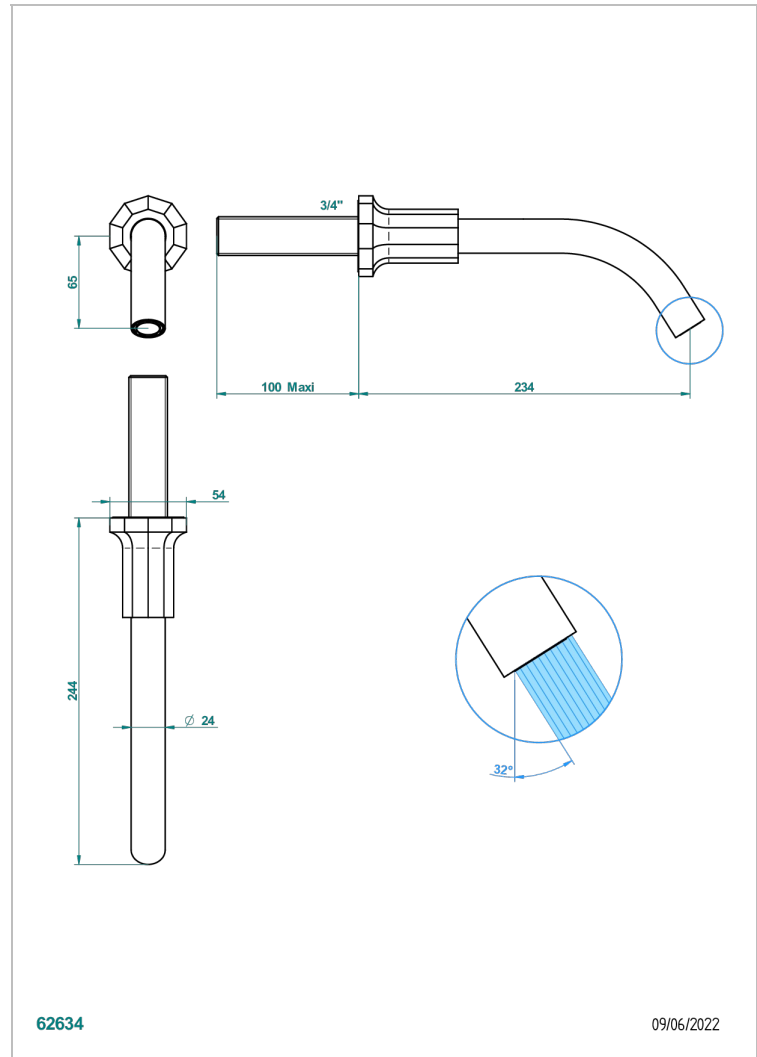

LES ONDES WITH LEVER HANDLES

G8B-42GB

Bath spout, wall mounted

THG[®]
PARIS

CHARACTERISTIC

- Les Ondes with lever handles
- Bath spout, wall mounted

AVAILABLE FINITIONS

Black ceram - D30