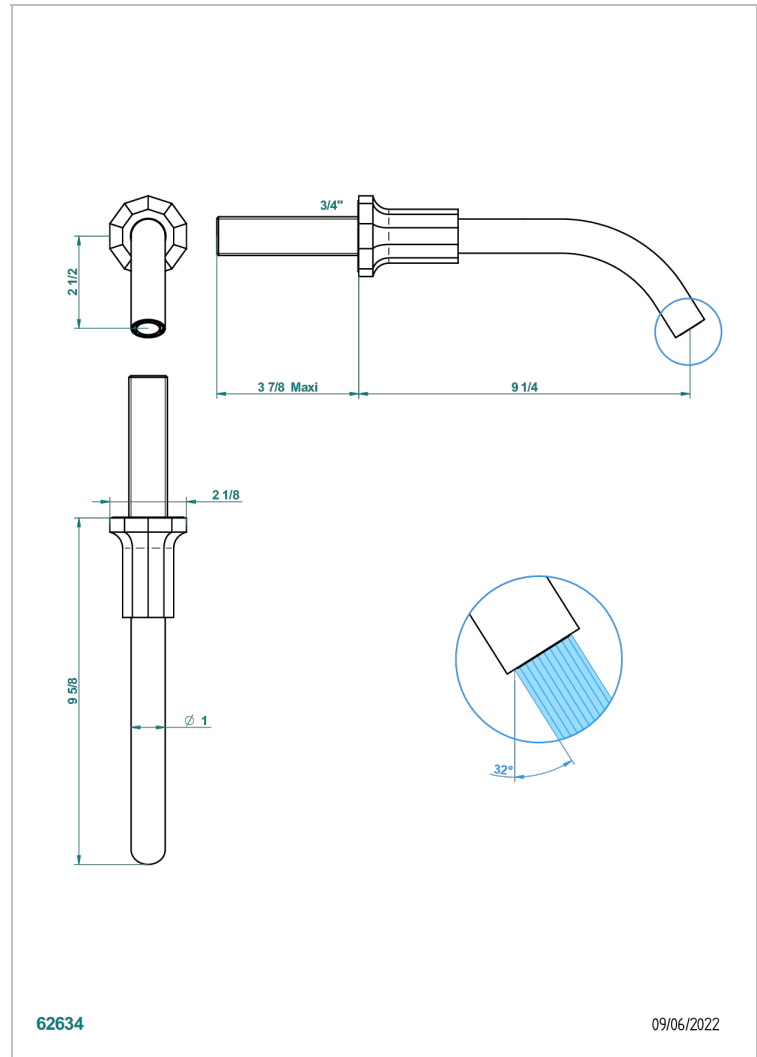

# LES ONDES WITH LEVER

G8B-42GB

Wall mounted bath spout, without T junction

THG<sup>®</sup>  
PARIS

## CARACTERÍSTICAS

- Les Ondes with lever
- Wall mounted bath spout, without T junction