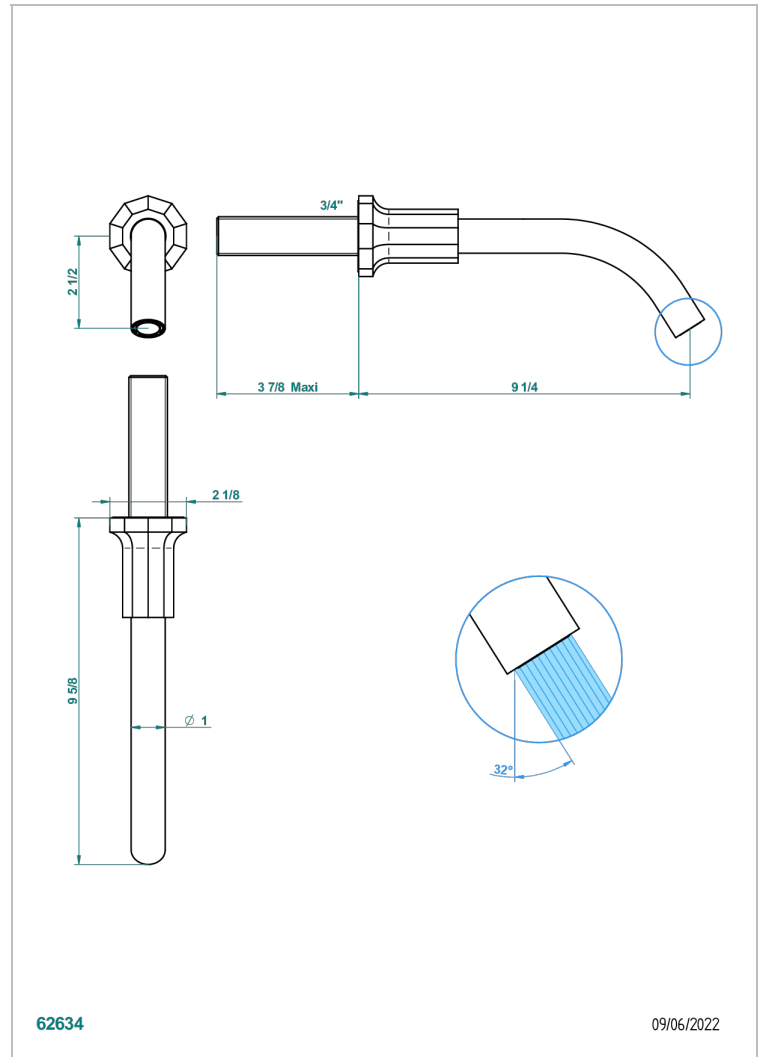

LES ONDES WITH LEVER HANDLES

G8B-42GB

Bath spout, wall mounted

THG[®]
PARIS

CHARACTERISTIC

- Les Ondes with lever handles
- Bath spout, wall mounted

AVAILABLE FINITIONS

Black ceram - D30
Blush PVD - H62
Brass color PVD - H49
Brown bronze color PVD - F33
Chrome polished - A02
Chrome polished / gold polished - G02