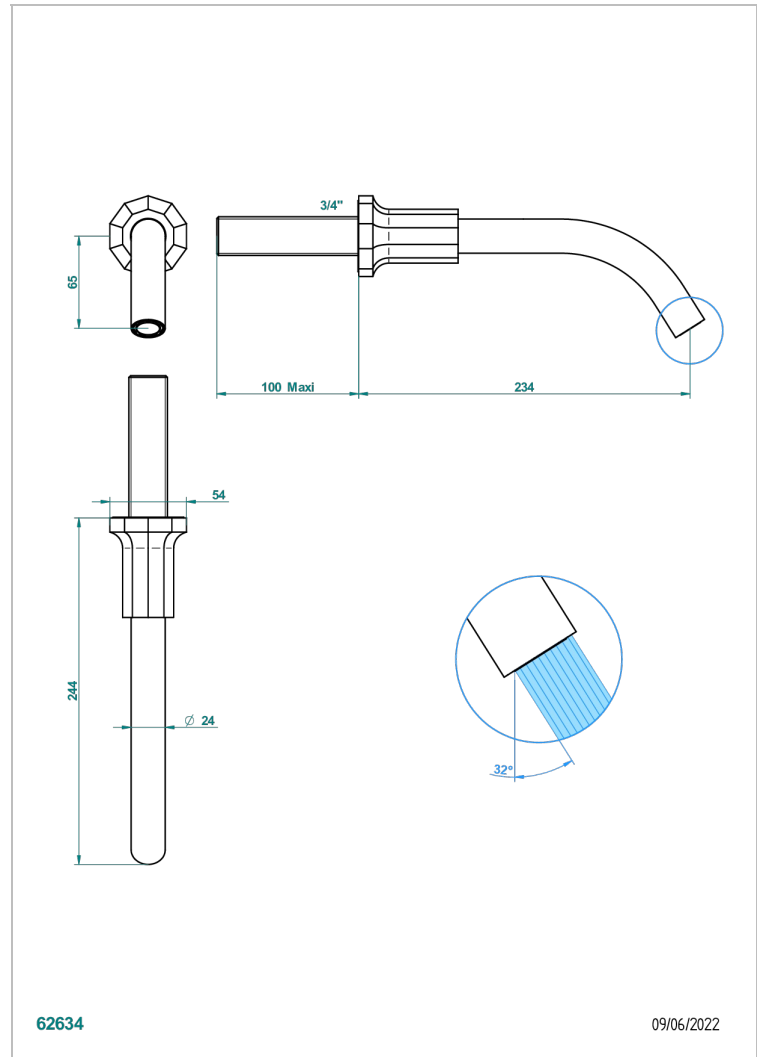

LES ONDES WITH LEVER

G8B-42GB

Wall mounted bath spout, without T junction

THG[®]
PARIS

CHARACTERISTIC

- Les Ondes with lever
- Wall mounted bath spout, without T junction

AVAILABLE FINITIONS

Antique nickel - H28
Black ceram - D30
Blush PVD - H62
Brass color PVD - H49
Brown bronze color PVD - F33
Gold color PVD - H52