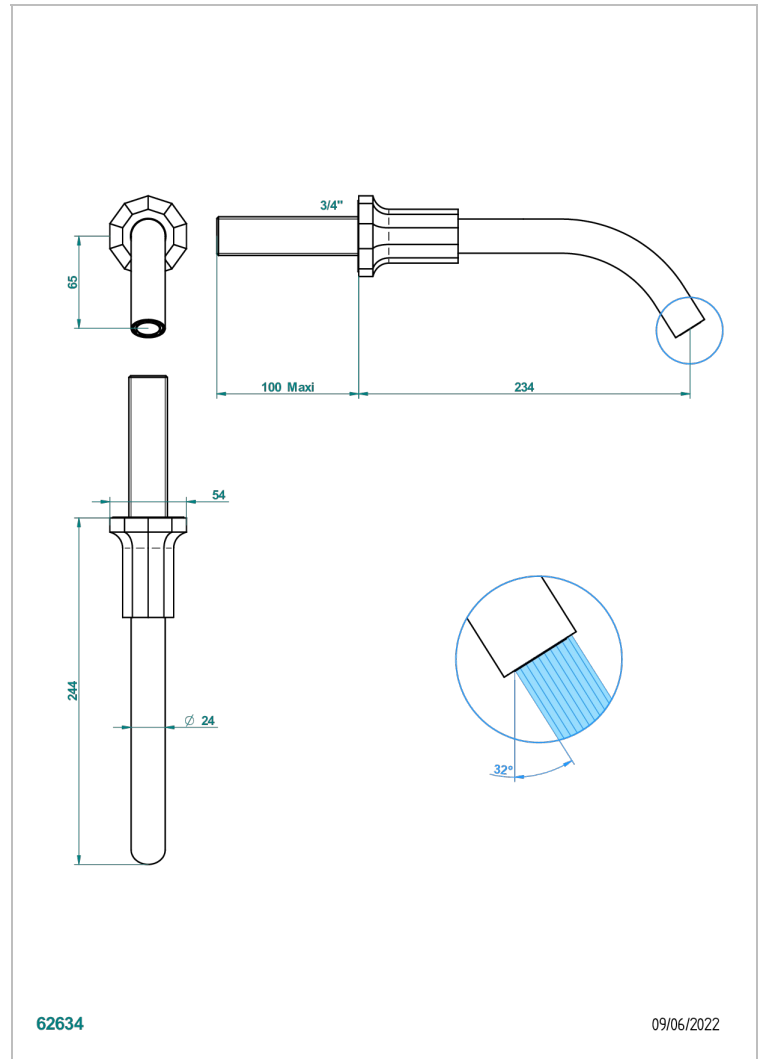

LES ONDES, HEBEL

G8B-42GB

Wall mounted bath spout, without T junction

THG[®]
PARIS

EIGENSCHAFTEN

- Les Ondes, Hebel
- Wall mounted bath spout, without T junction

VERFÜGBARE OBERFLÄCHEN

Altnickel - H28
Blassgold - F30
Blassgold matt unlackiert - F31
Bronze hell - D01
Chrom - A02
Chrom / gold - G02