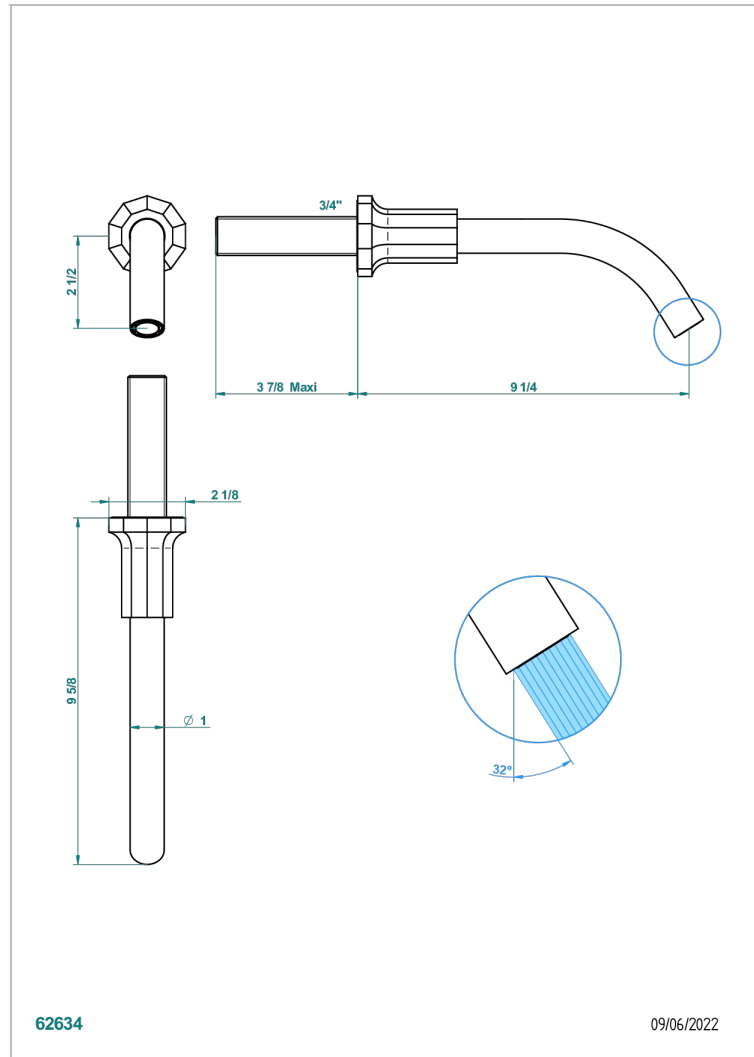

LES ONDES WITH LEVER

G8B-42GB

Wall mounted bath spout, without T junction

THG[®]
PARIS

CARACTERÍSTICAS

- Les Ondes with lever
- Wall mounted bath spout, without T junction

ACABADOS DISPONIBLES

Bronce claro - D01
Cerámica negra mate - D30
Cobre viejo mate - H07
Cromo - A02
Cromo / dorado - G02
Cromo mate - C02