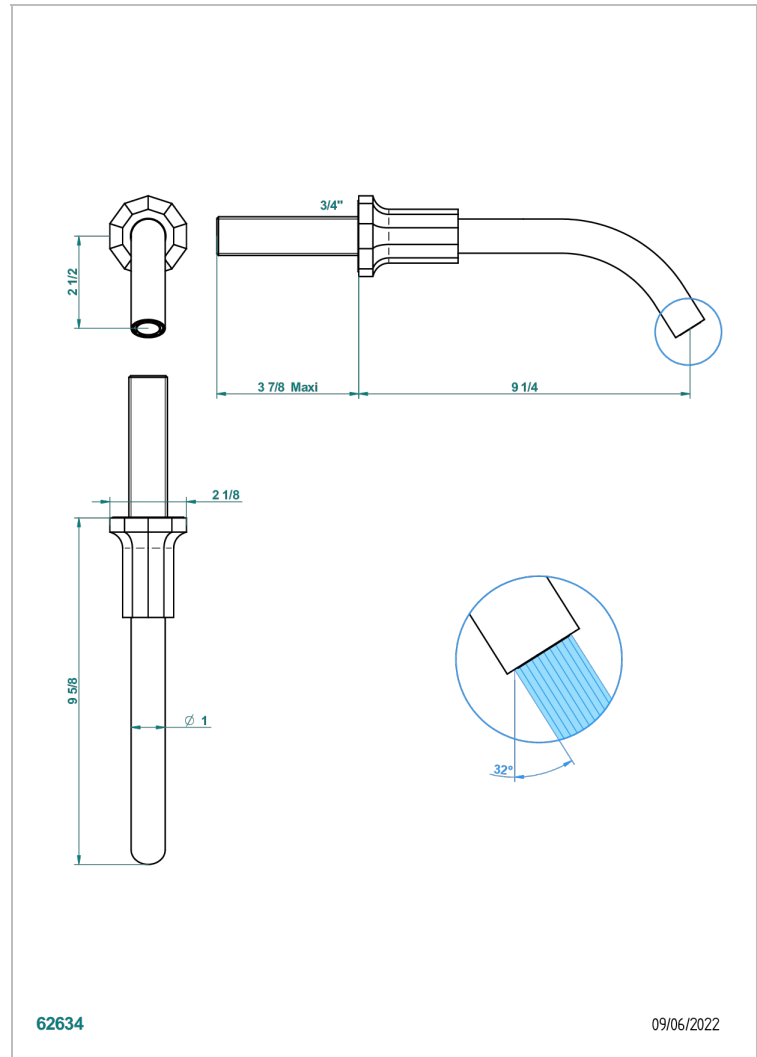

LES ONDES WITH LEVER

G8B-42GB

Wall mounted bath spout, without T junction

THG[®]
PARIS

CHARACTERISTIC

- Les Ondes with lever
- Wall mounted bath spout, without T junction

AVAILABLE FINITIONS

Antique nickel - H28
Black ceram - D30
Blush PVD - H62
Brass color PVD - H49
Brown bronze color PVD - F33
Gold color PVD - H52