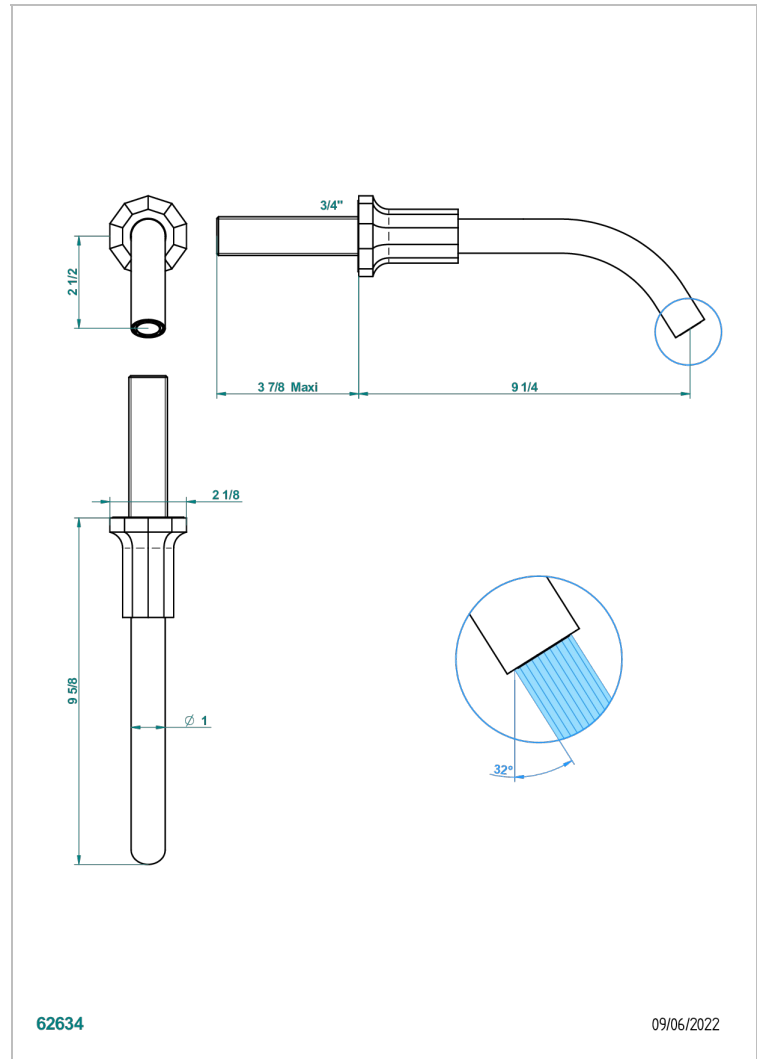

LES ONDES, HEBEL

G8B-42GB

Wall mounted bath spout, without T junction

THG[®]
PARIS

EIGENSCHAFTEN

- Les Ondes, Hebel
- Wall mounted bath spout, without T junction

VERFÜGBARE OBERFLÄCHEN

Altnickel - H28
Blassgold - F30
Blassgold matt unlackiert - F31
Bronze hell - D01
Chrom - A02
Chrom / gold - G02