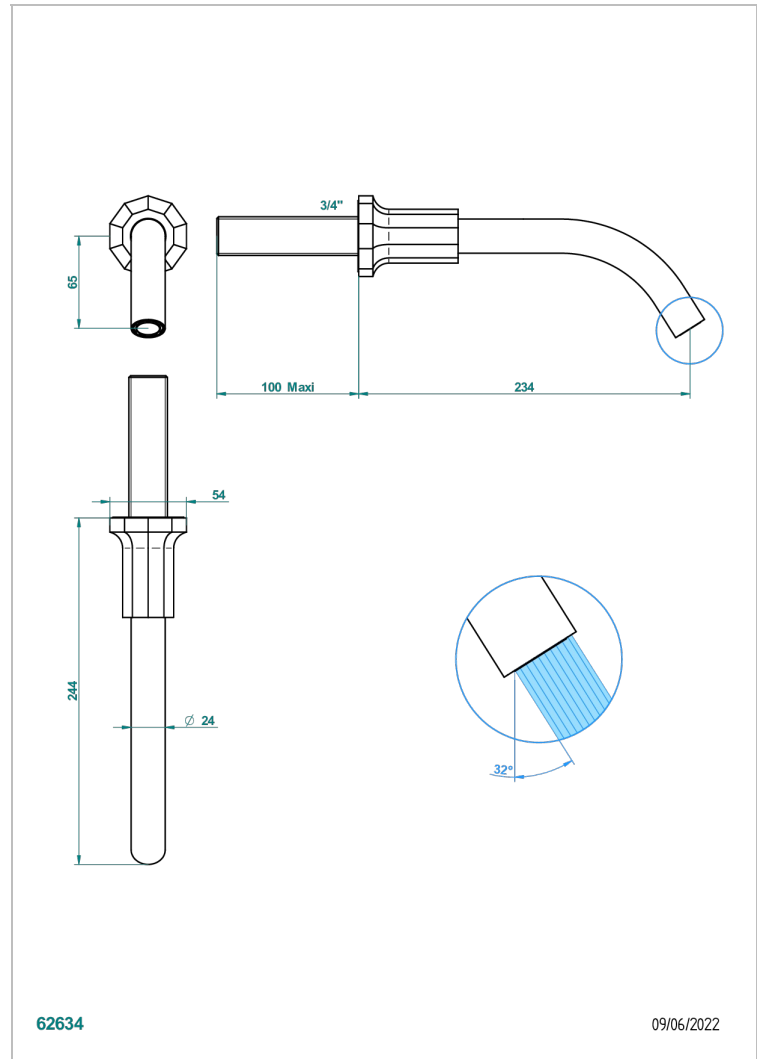

LES ONDES

G8A-42GB

Bath spout, wall mounted

THG[®]
PARIS

CHARACTERISTIC

- Les Ondes
- Bath spout, wall mounted

AVAILABLE FINITIONS

Black ceram - D30
Blush PVD - H62
Brass color PVD - H49
Brown bronze color PVD - F33
Chrome polished - A02
Chrome polished / gold polished - G02