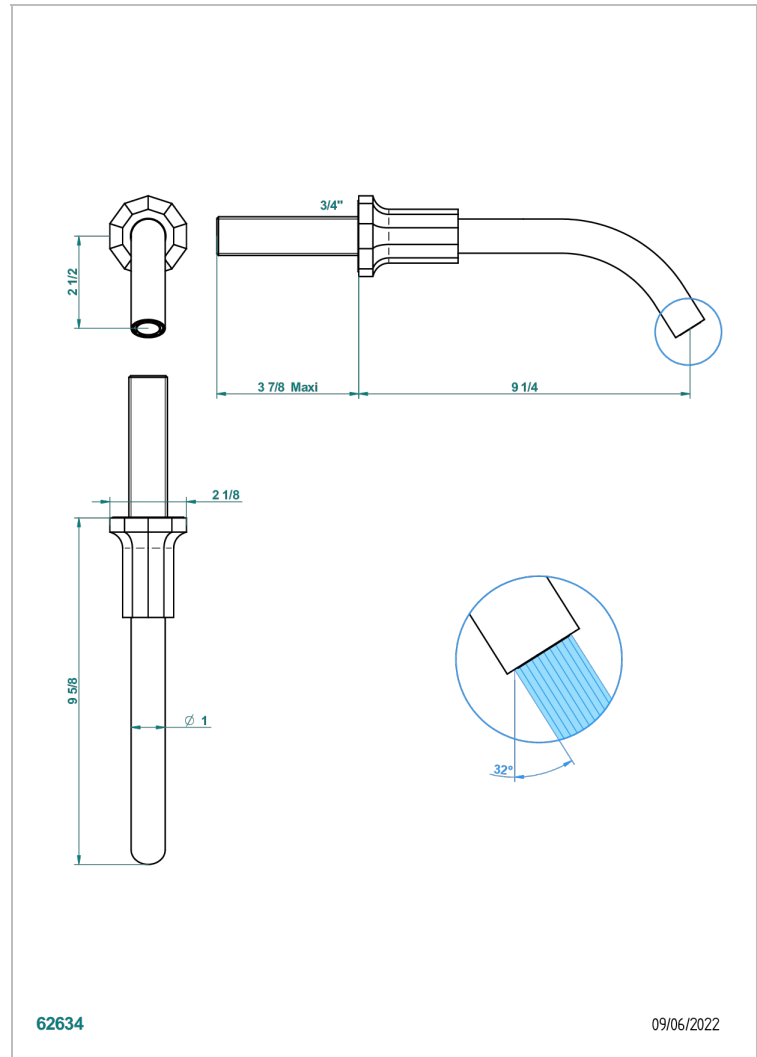

LES ONDES

G8A-42GB

Bath spout, wall mounted

THG[®]
PARIS

CHARACTERISTIC

- Les Ondes
- Bath spout, wall mounted

AVAILABLE FINITIONS

Black ceram - D30
Blush PVD - H62
Brass color PVD - H49
Brown bronze color PVD - F33
Chrome polished - A02
Chrome polished / gold polished - G02