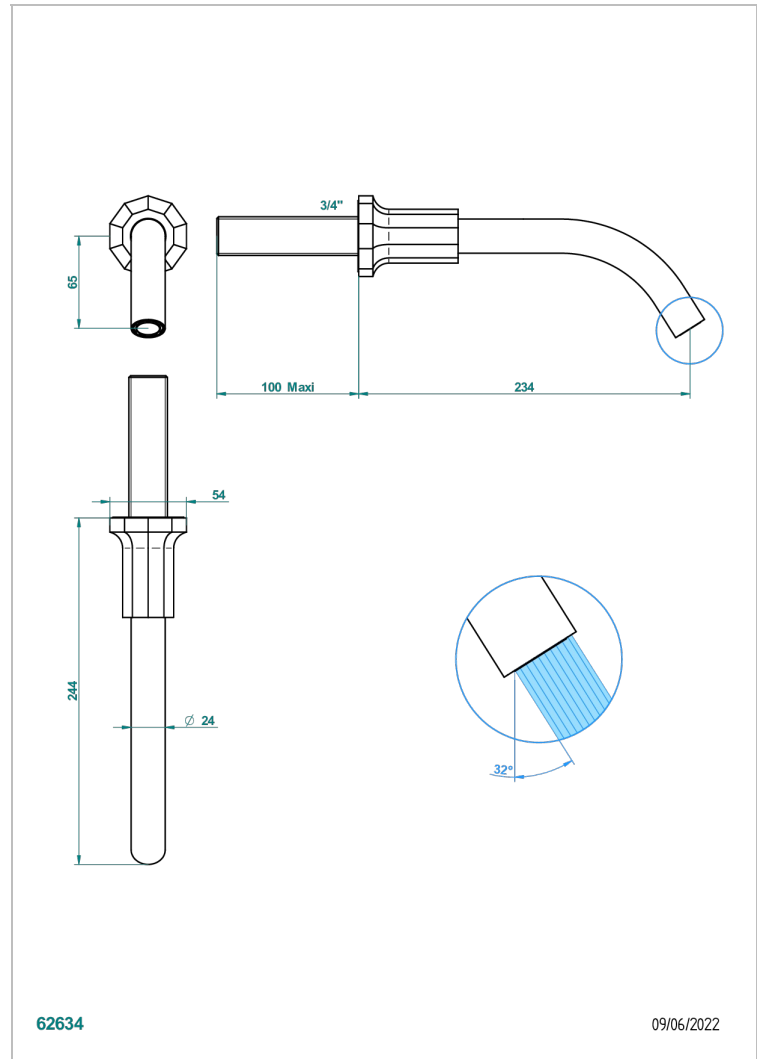

LES ONDES

G8A-42GB

Wall mounted bath spout, without T junction

CHARACTERISTIC

- Les Ondes
- Wall mounted bath spout, without T junction

AVAILABLE FINITIONS

Antique nickel - H28
Black ceram - D30
Blush PVD - H62
Brass color PVD - H49
Brown bronze color PVD - F33
Gold color PVD - H52