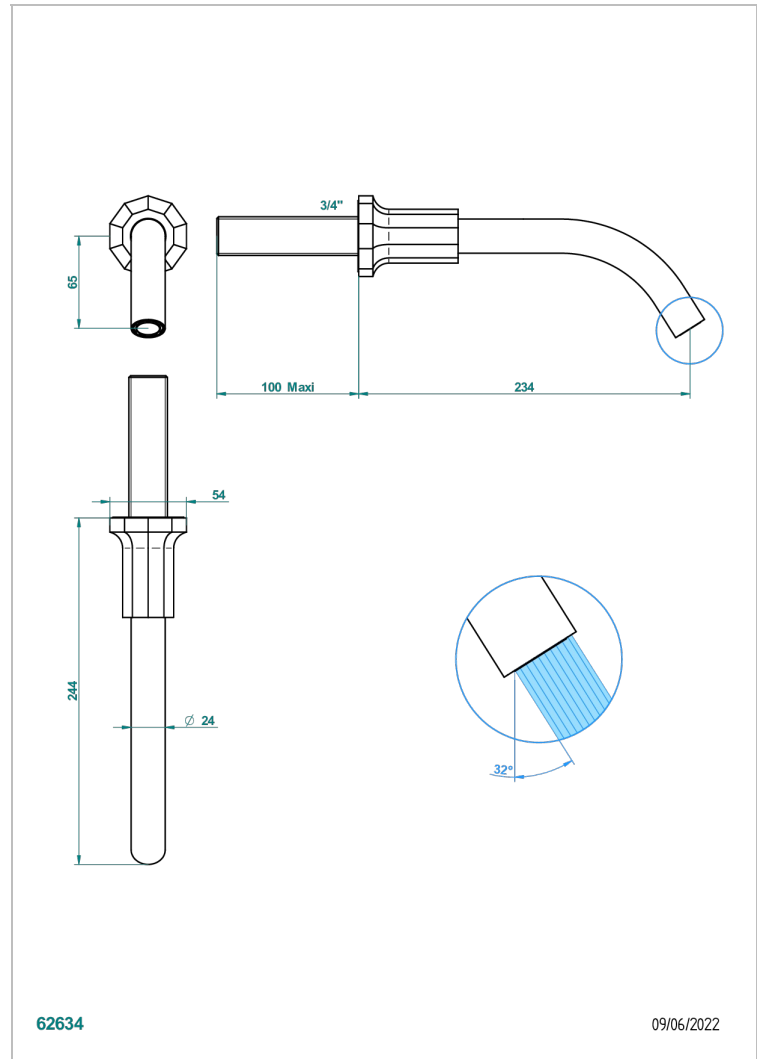

LES ONDES

G8A-42GB

Wall mounted bath spout, without T junction

THG[®]
PARIS

62634

09/06/2022

EIGENSCHAFTEN

- Les Ondes
- Wall mounted bath spout, without T junction

VERFÜGBARE OBERFLÄCHEN

Altnickel - H28
Blassgold - F30
Blassgold matt unlackiert - F31
Bronze hell - D01
Chrom - A02
Chrom / gold - G02

Chrom matt - C02
Gold - F01
Gold matt - F07
Kupfer altrot matt lackiert - H07
Mattschwarz keramik - D30
Natural smoked Brass - A13