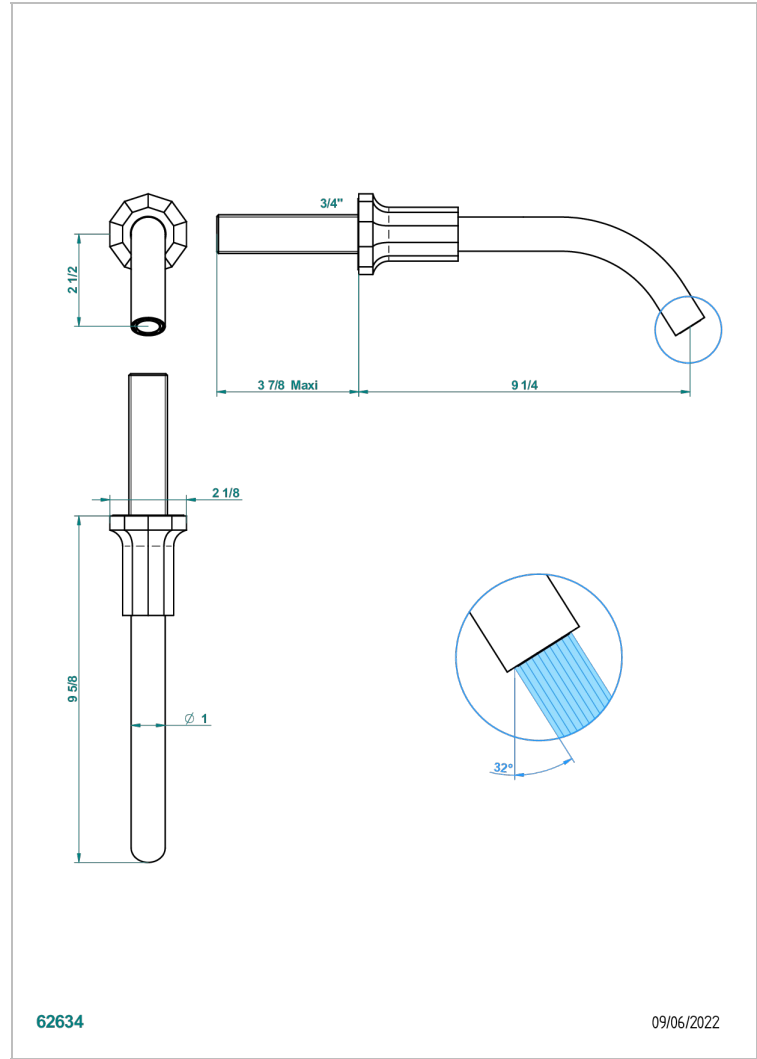

LES ONDES

G8A-42GB

Wall mounted bath spout, without T junction

CHARACTERISTIC

- Les Ondes
- Wall mounted bath spout, without T junction

AVAILABLE FINITIONS

Antique nickel - H28
Black ceram - D30
Blush PVD - H62
Brass color PVD - H49
Brown bronze color PVD - F33
Gold color PVD - H52