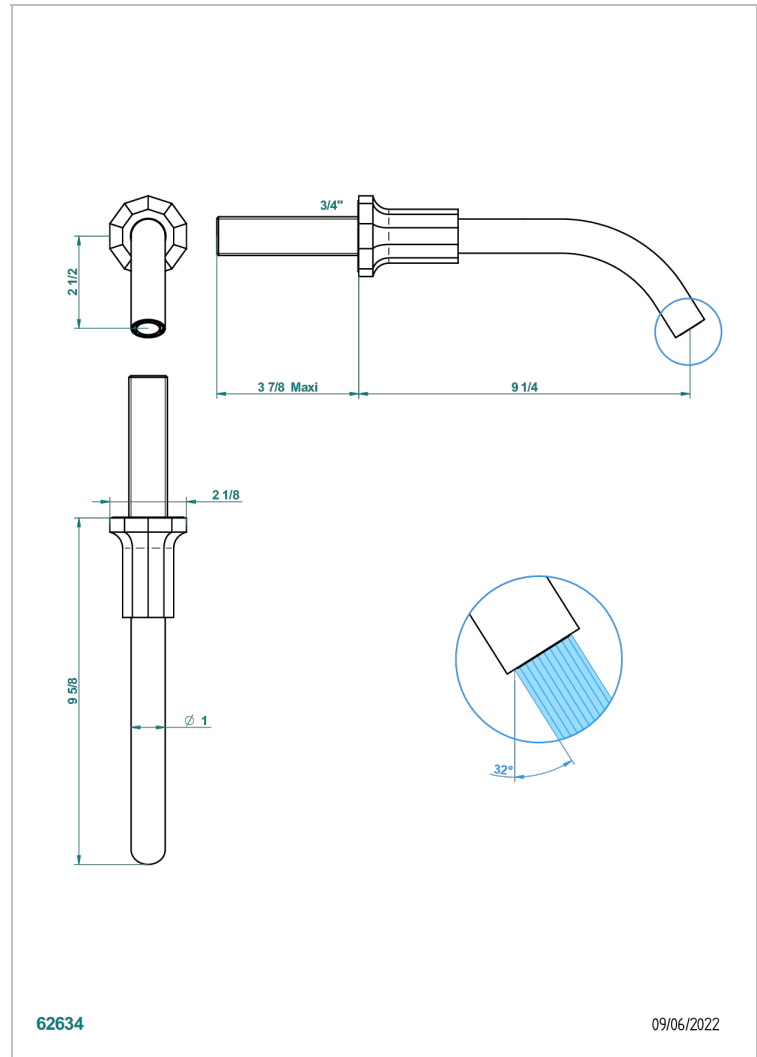

LES ONDES

G8A-42GB

Wall mounted bath spout, without T junction

THG[®]
PARIS

EIGENSCHAFTEN

- Les Ondes
- Wall mounted bath spout, without T junction

VERFÜGBARE OBERFLÄCHEN

Altnickel - H28
Blassgold - F30
Blassgold matt unlackiert - F31
Bronze hell - D01
Chrom - A02
Chrom / gold - G02