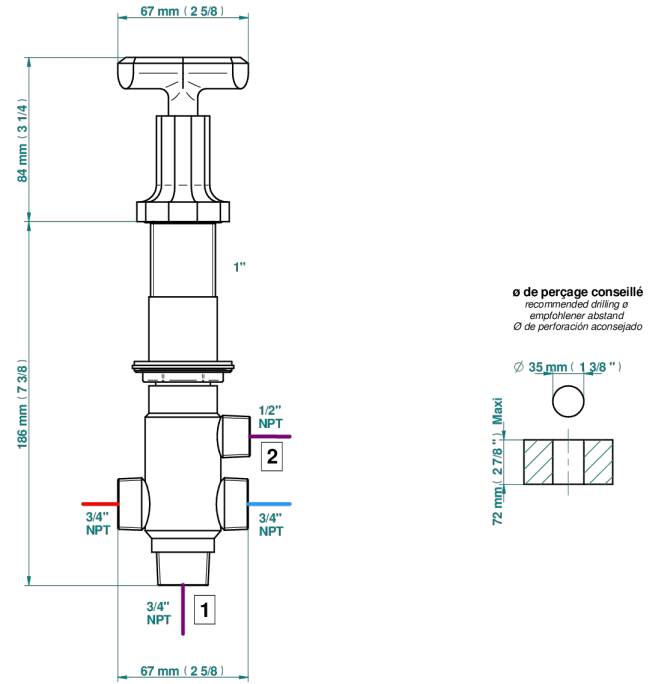

LES ONDES

G8A-50/4/VG

Rim mounted 4 way diverter : 2 inlets and 2 outlets

62623

07/03/2024

CHARACTERISTIC

- Les Ondes
- Rim mounted 4 way diverter : 2 inlets and 2 outlets

AVAILABLE FINITIONS