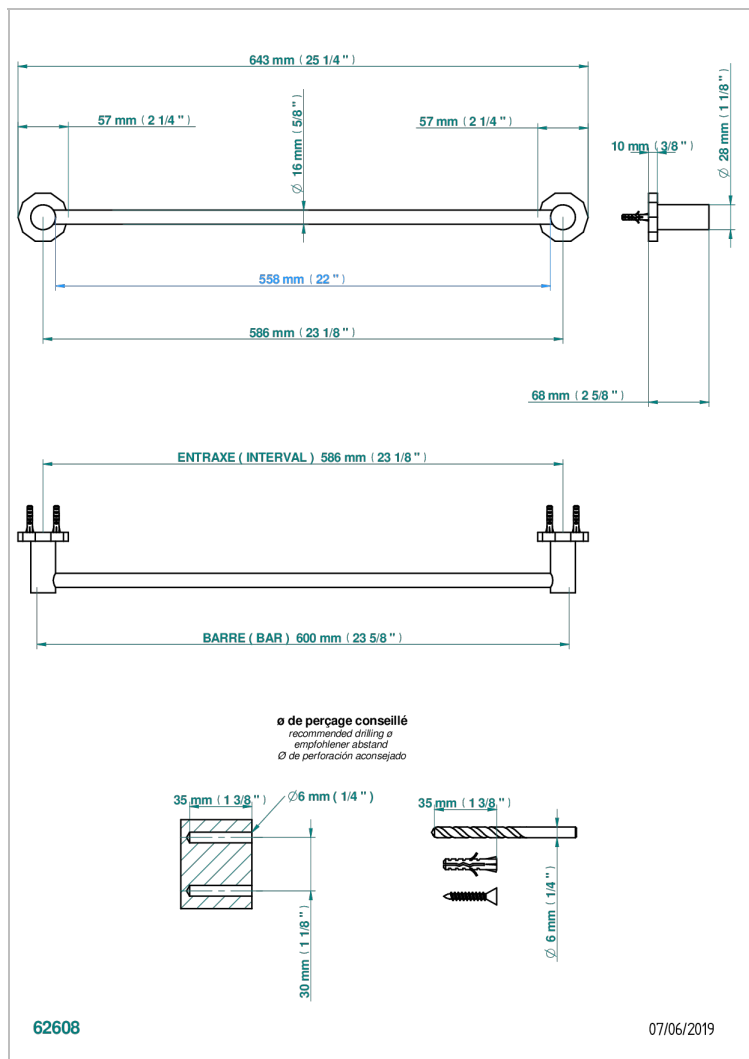

LES ONDES WITH LEVER HANDLES

G8B-514/60

Towel bar, 24" long

THG[®]
PARIS

CHARACTERISTIC

- Les Ondes with lever handles
- Towel bar, 24" long

AVAILABLE FINITIONS

Black ceram - D30