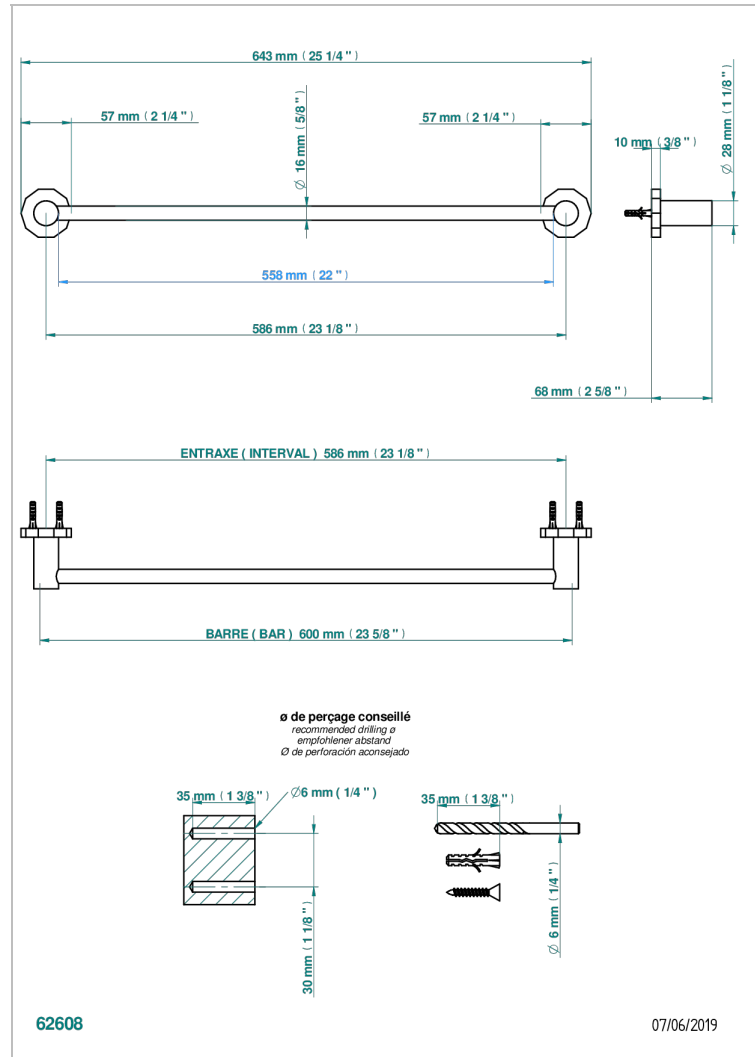

LES ONDES WITH LEVER

G8B-514/60

Single towel rail, fixed rail, length: 600 mm

CHARACTERISTIC

- Les Ondes with lever
- Single towel rail, fixed rail, length: 600 mm

AVAILABLE FINITIONS

Antique nickel - H28
Black ceram - D30
Blush PVD - H62
Brass color PVD - H49
Brown bronze color PVD - F33
Gold color PVD - H52