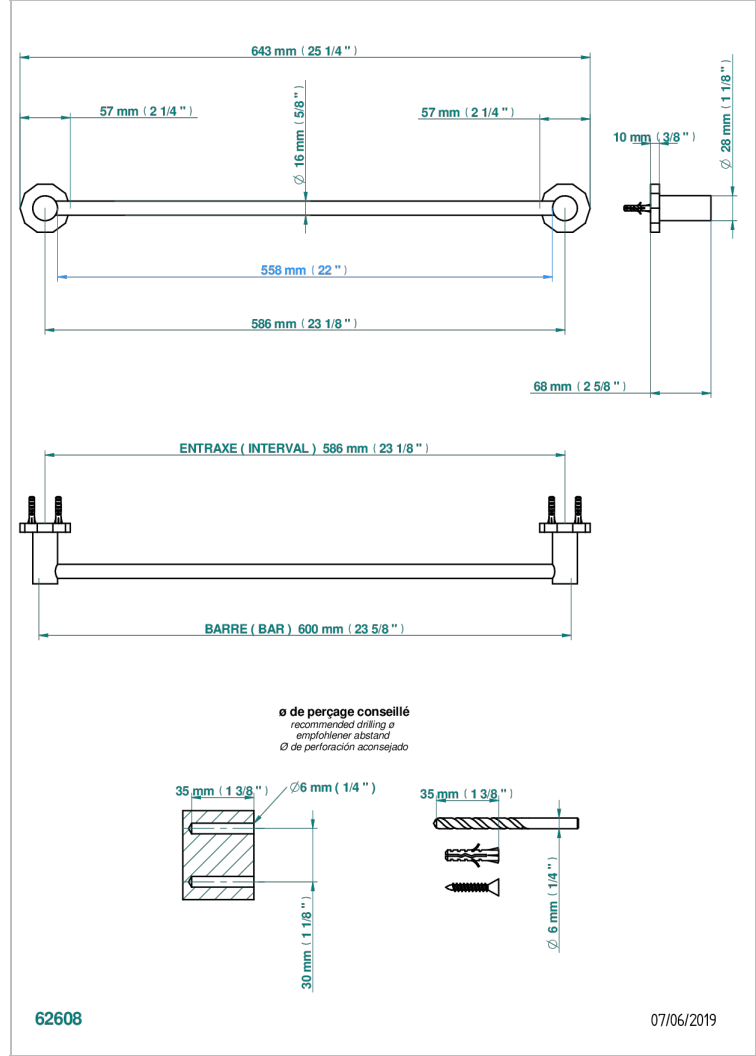

LES ONDES WITH LEVER

G8B-514/60

Single towel rail, fixed rail, length: 600 mm

CHARACTERISTIC

- Les Ondes with lever
- Single towel rail, fixed rail, length: 600 mm

AVAILABLE FINITIONS

Antique nickel - H28
Black ceram - D30
Blush PVD - H62
Brass color PVD - H49
Brown bronze color PVD - F33
Gold color PVD - H52