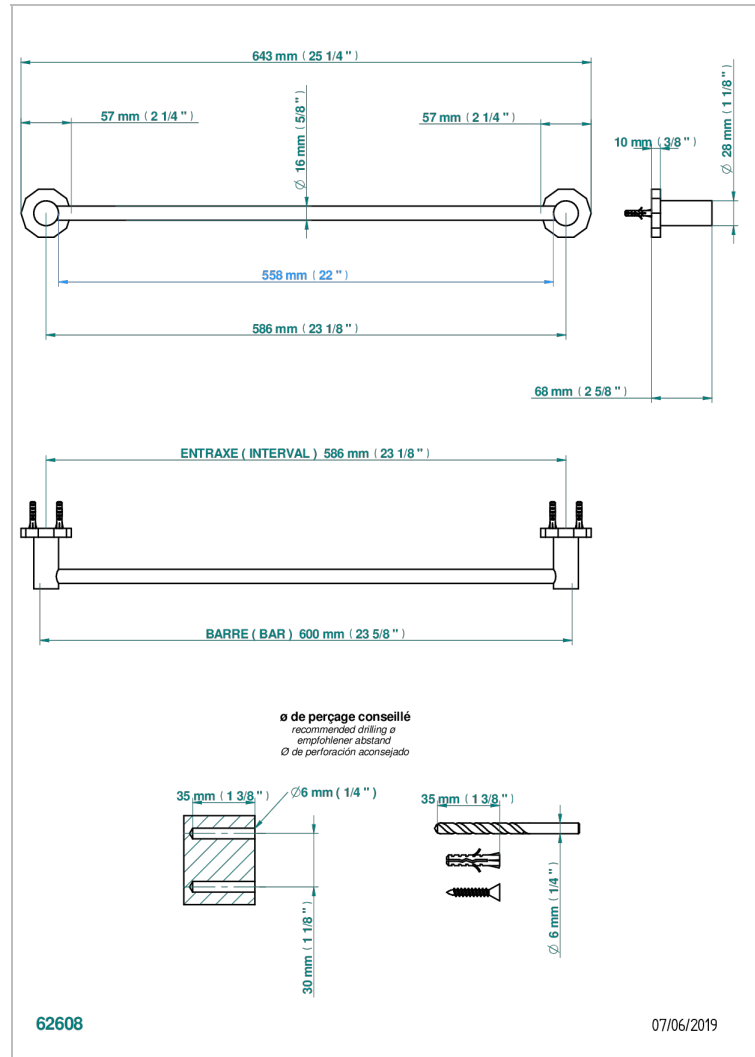

# LES ONDES WITH LEVER

G8B-514/60

Single towel rail, fixed rail, length: 600 mm

## CHARACTERISTIC

- Les Ondes with lever
- Single towel rail, fixed rail, length: 600 mm