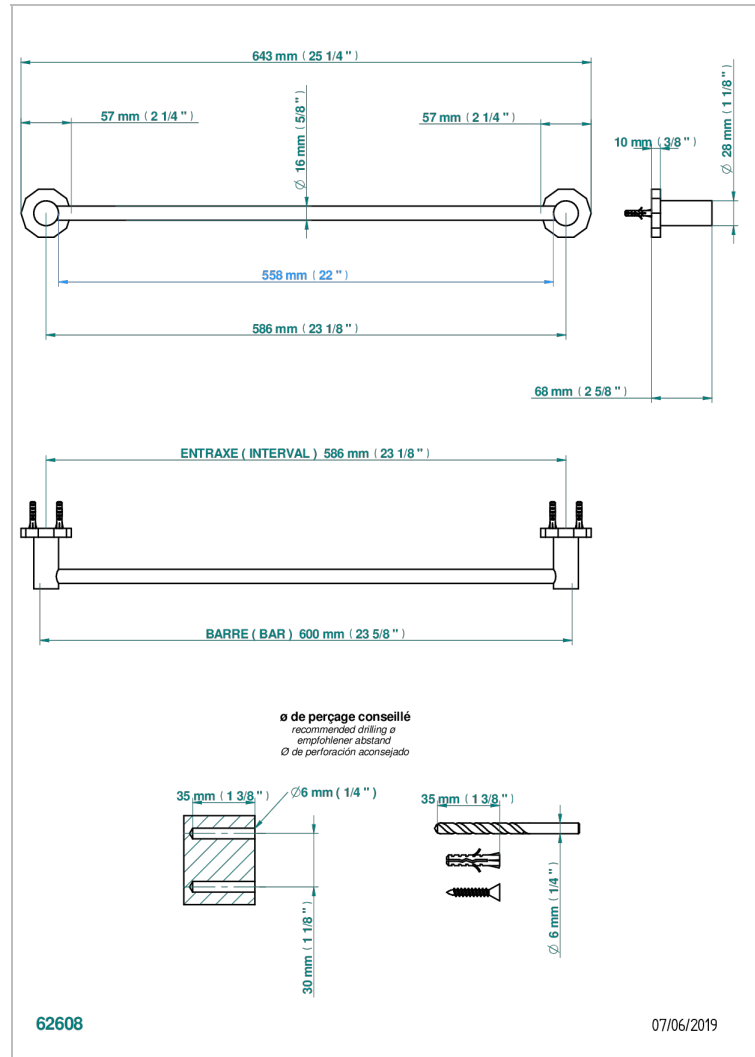

LES ONDES

G8A-514/60

Towel bar, 24" long

CHARACTERISTIC

- Les Ondes
- Towel bar, 24" long

AVAILABLE FINITIONS

Black ceram - D30
Blush PVD - H62
Brass color PVD - H49
Brown bronze color PVD - F33
Chrome polished - A02
Chrome polished / gold polished - G02