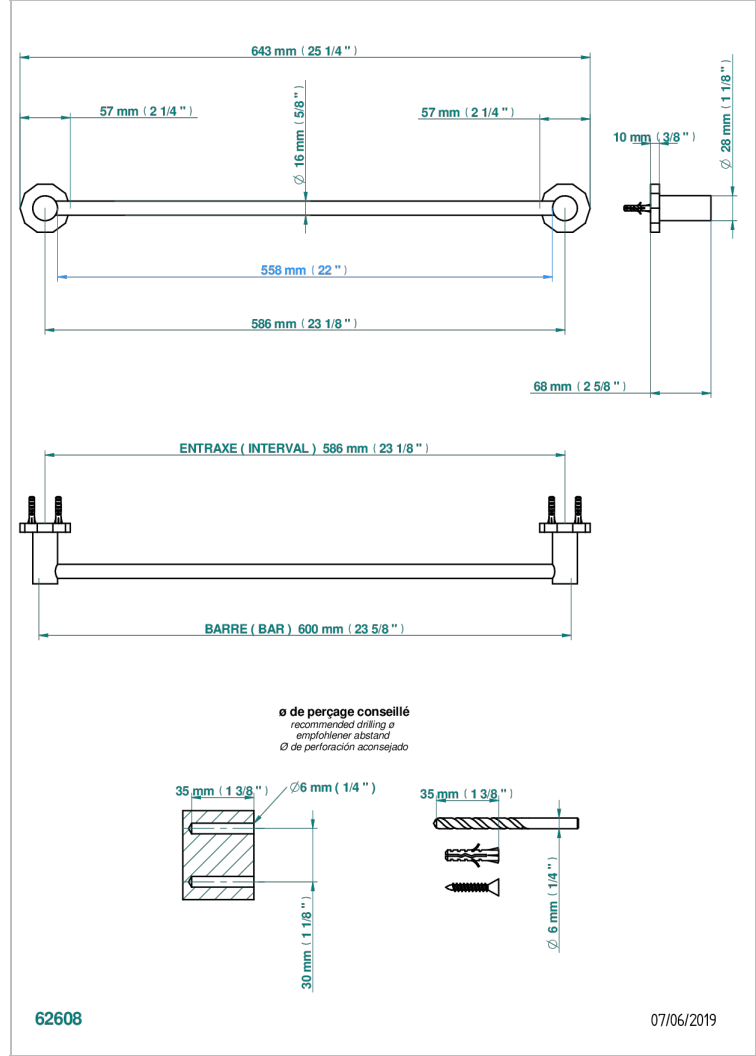

# LES ONDES

G8A-514/60

Single towel rail, fixed rail, length: 600 mm

## CHARACTERISTIC

- Les Ondes
- Single towel rail, fixed rail, length: 600 mm