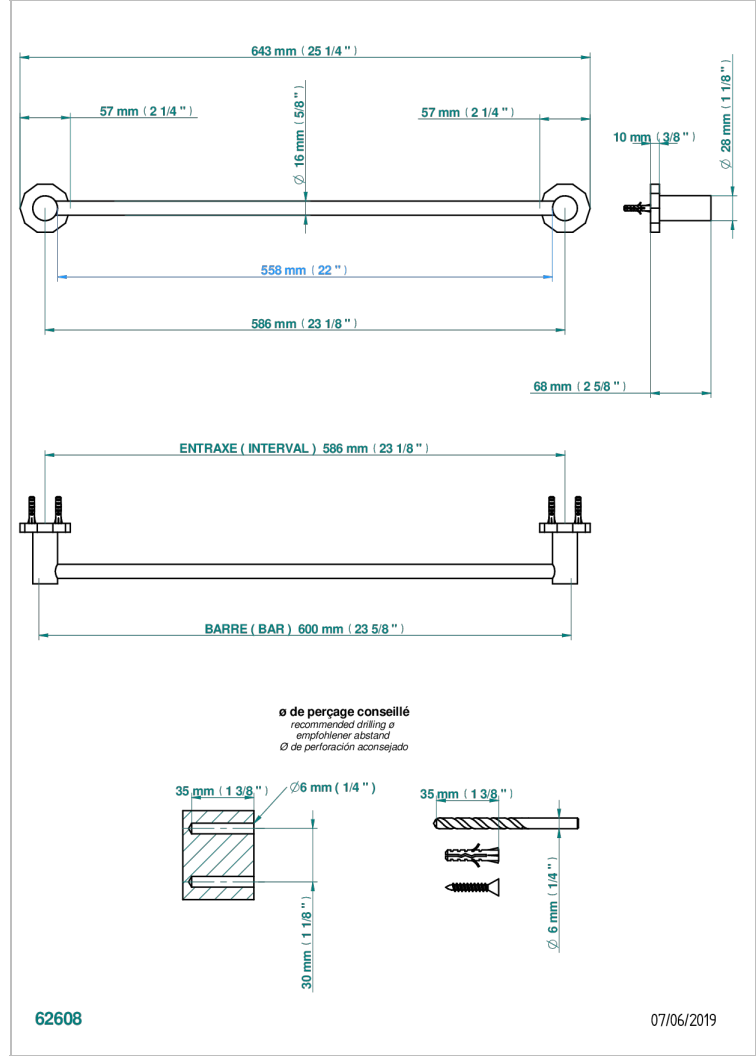

LES ONDES

G8A-514/60

Single towel rail, fixed rail, length: 600 mm

CHARACTERISTIC

- Les Ondes
- Single towel rail, fixed rail, length: 600 mm

AVAILABLE FINITIONS

Antique nickel - H28
Black ceram - D30
Blush PVD - H62
Brass color PVD - H49
Brown bronze color PVD - F33
Gold color PVD - H52